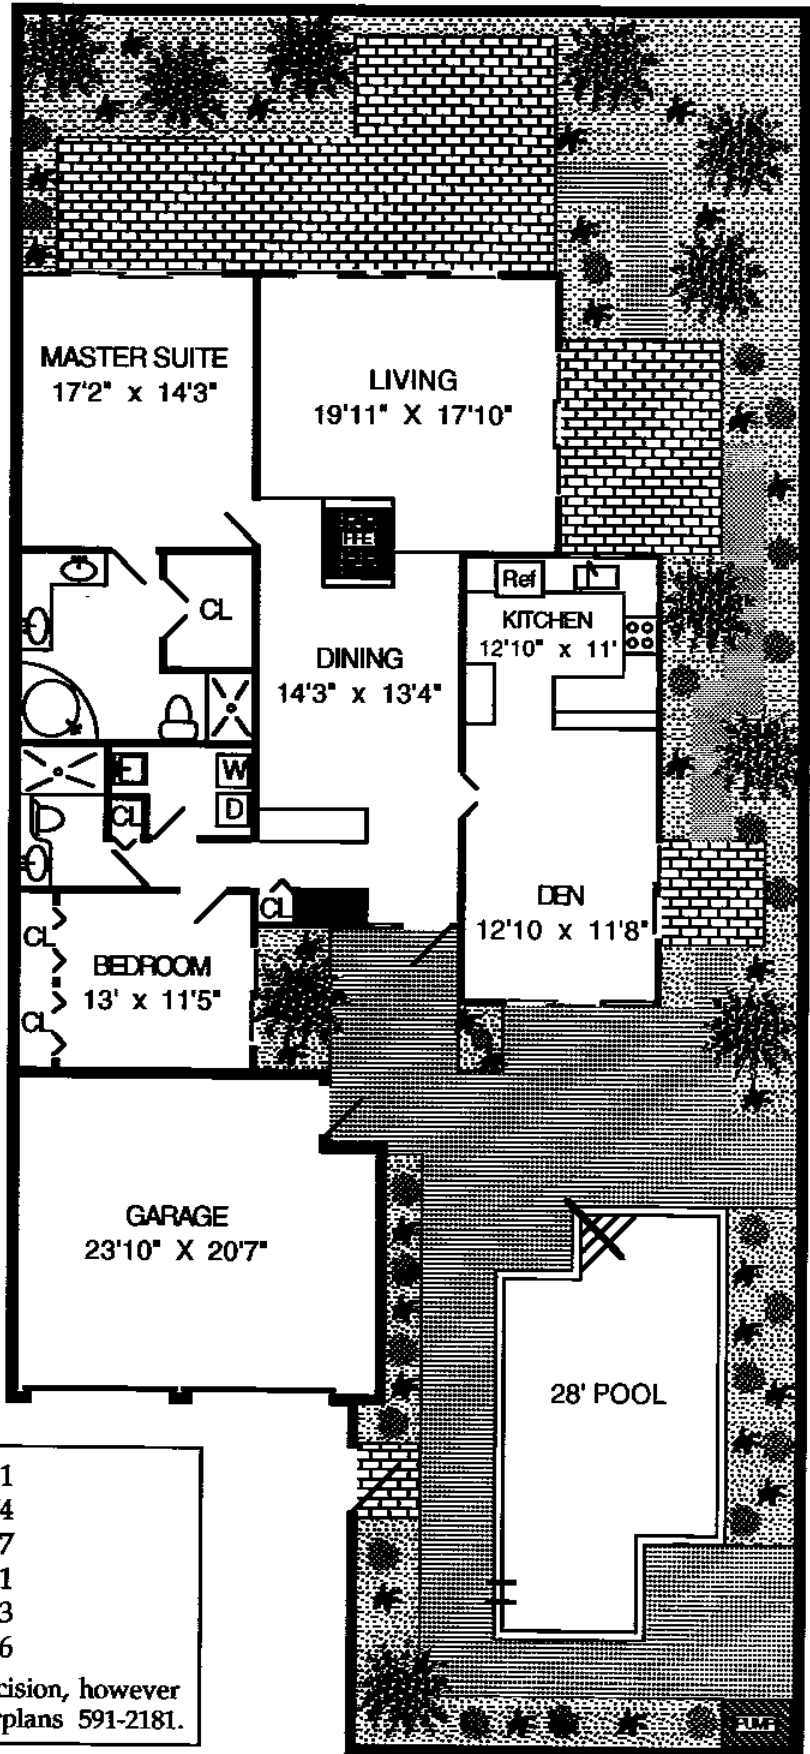

512 TIERRA MAR LANE

LIVING AREA	1861
GARAGE	474
PATIOS	567
POOL	381
GARDENS	1953
TOTAL AREA	5236

All measurements were made with precision, however are shown as approximate. Naples Floorplans 591-2181.