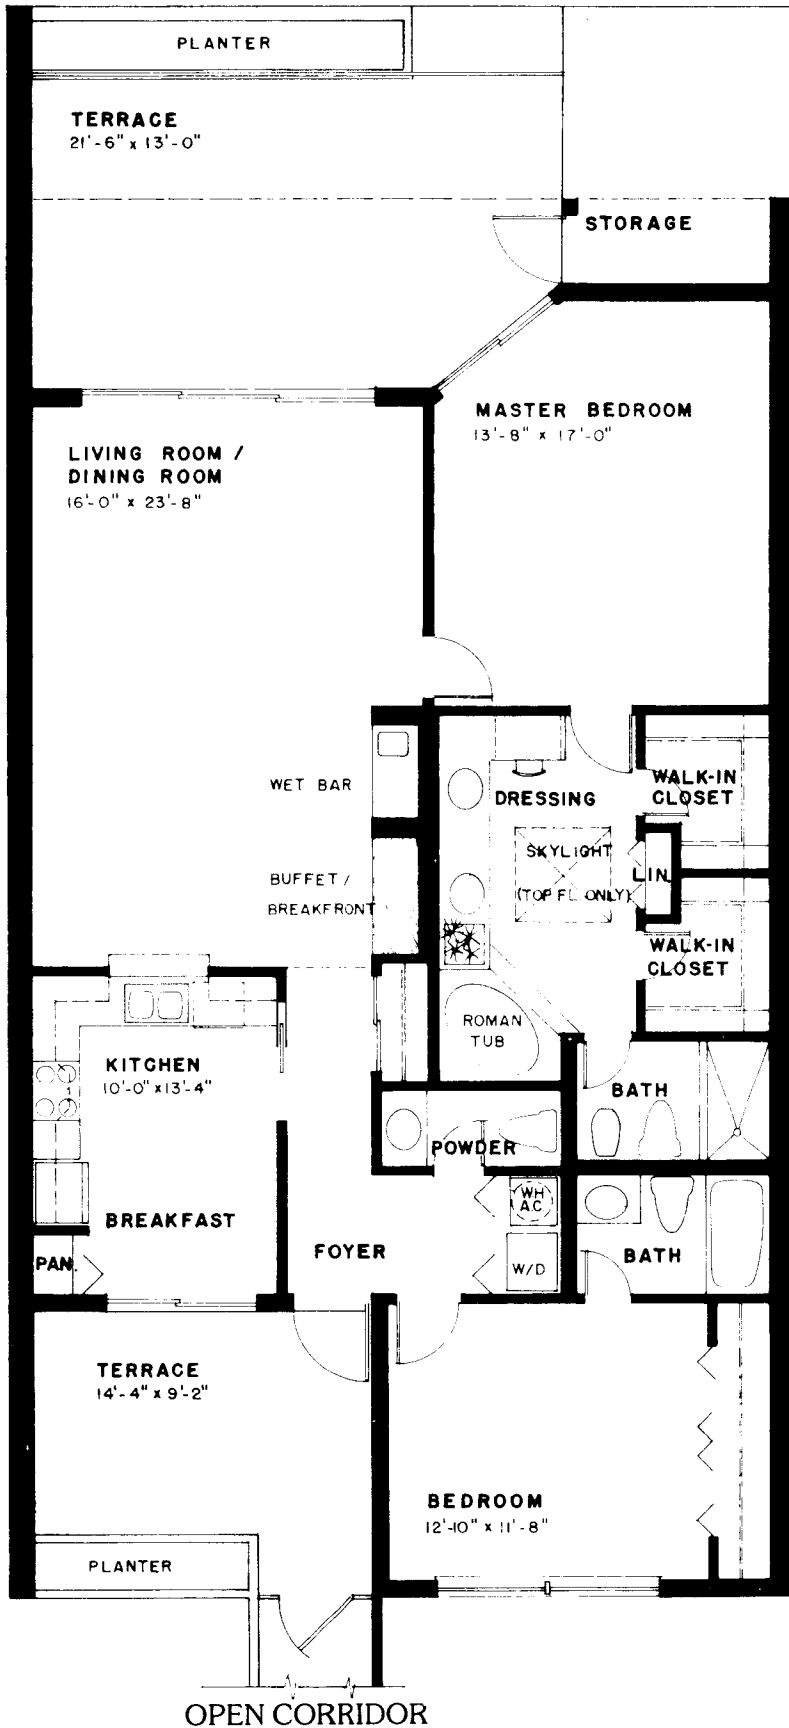

APARTMENT A. TWO BEDROOM.

Amenities include heated pool, whirlpool, tennis, plus all the luxury appointments you have come to expect from Power Corporation...
The Leader in Luxury Condominiums.

DIMENSIONS MAY VARY.

Living Area	1,439 sq. ft.
Terrace	523 sq. ft.
Storage Room	105 sq. ft.
<hr/>	
Total	2067 sq. ft.