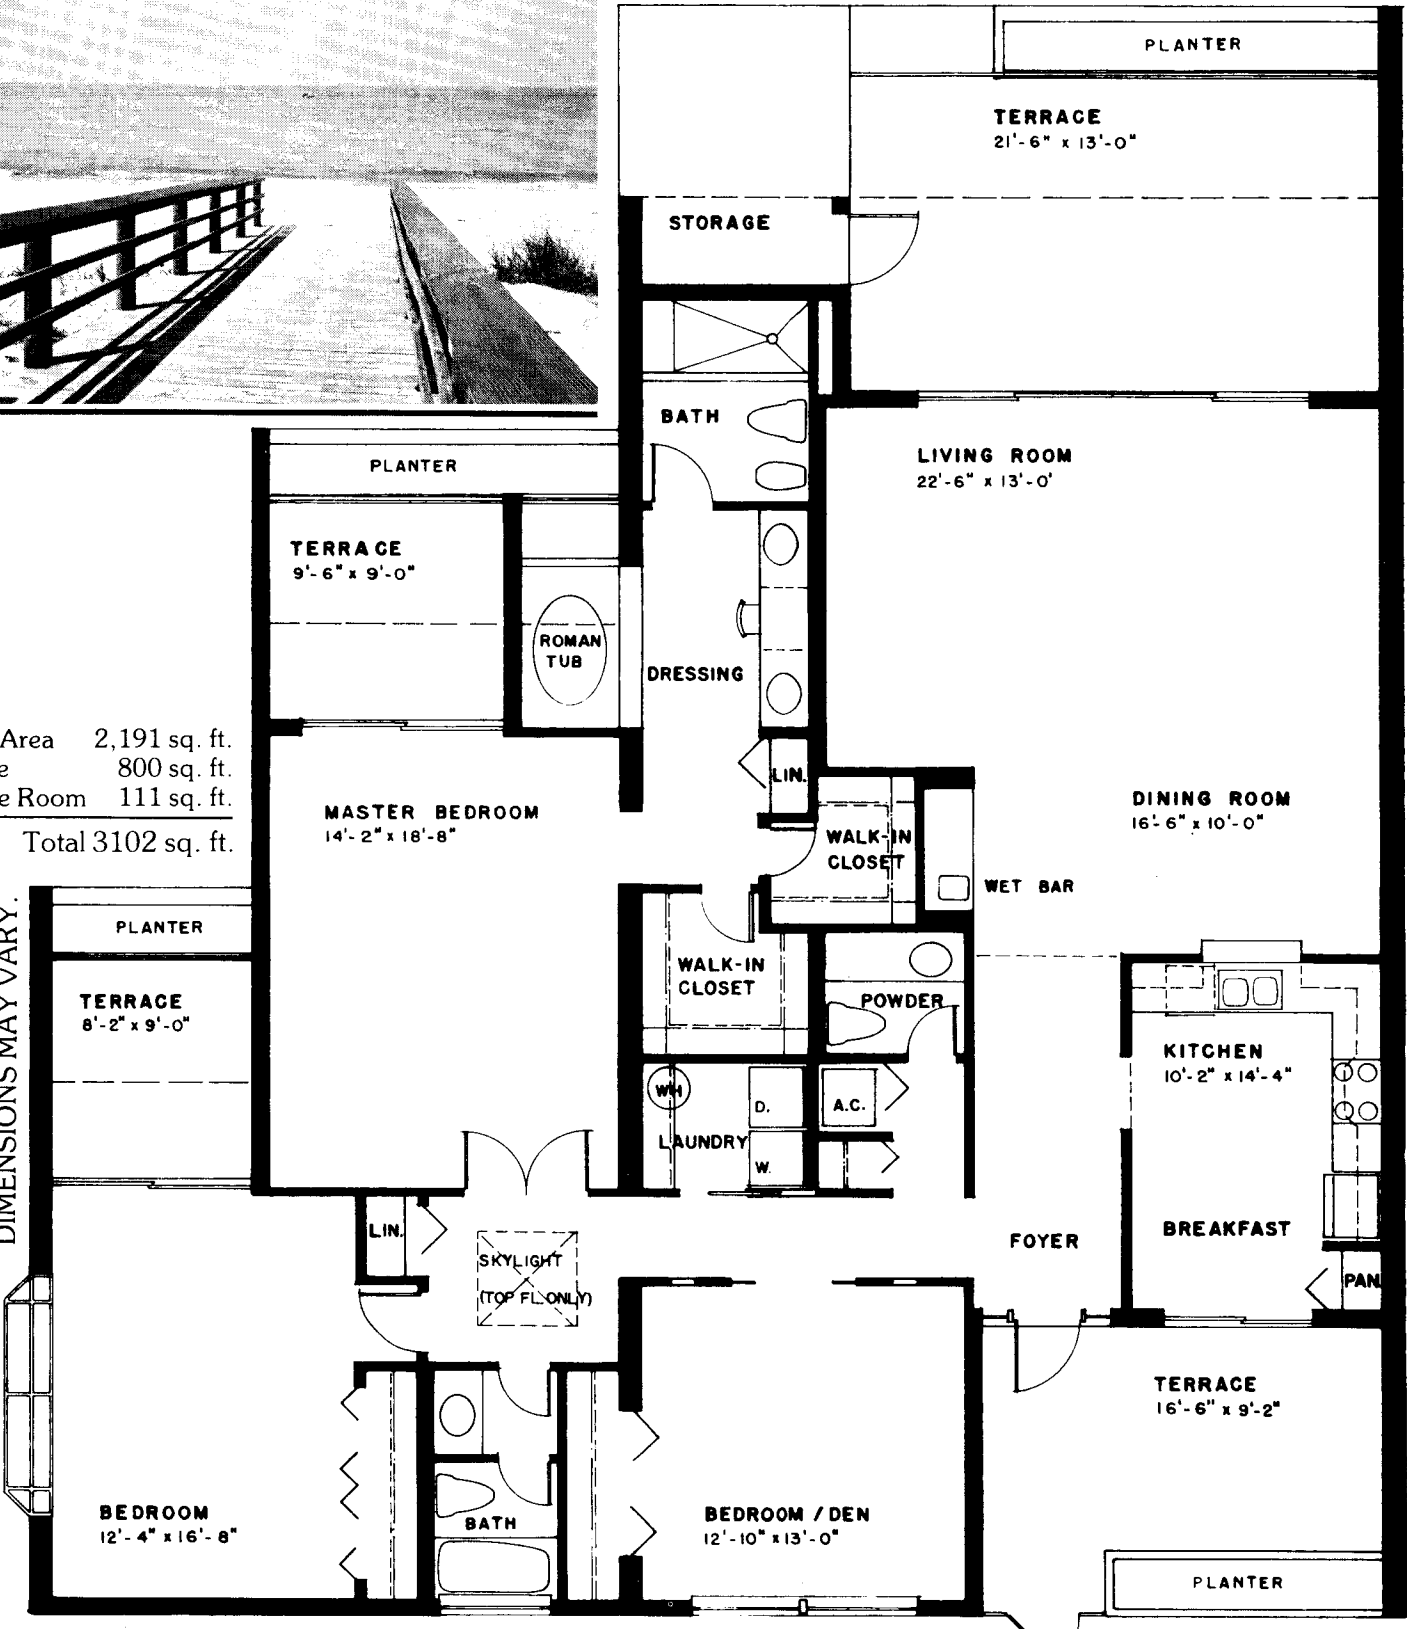

APARTMENT B. THREE BEDROOM.

Living Area 2,191 sq. ft.  
 Terrace 800 sq. ft.  
 Storage Room 111 sq. ft.  
 Total 3102 sq. ft.

DIMENSIONS MAY VARY.

OPEN CORRIDOR