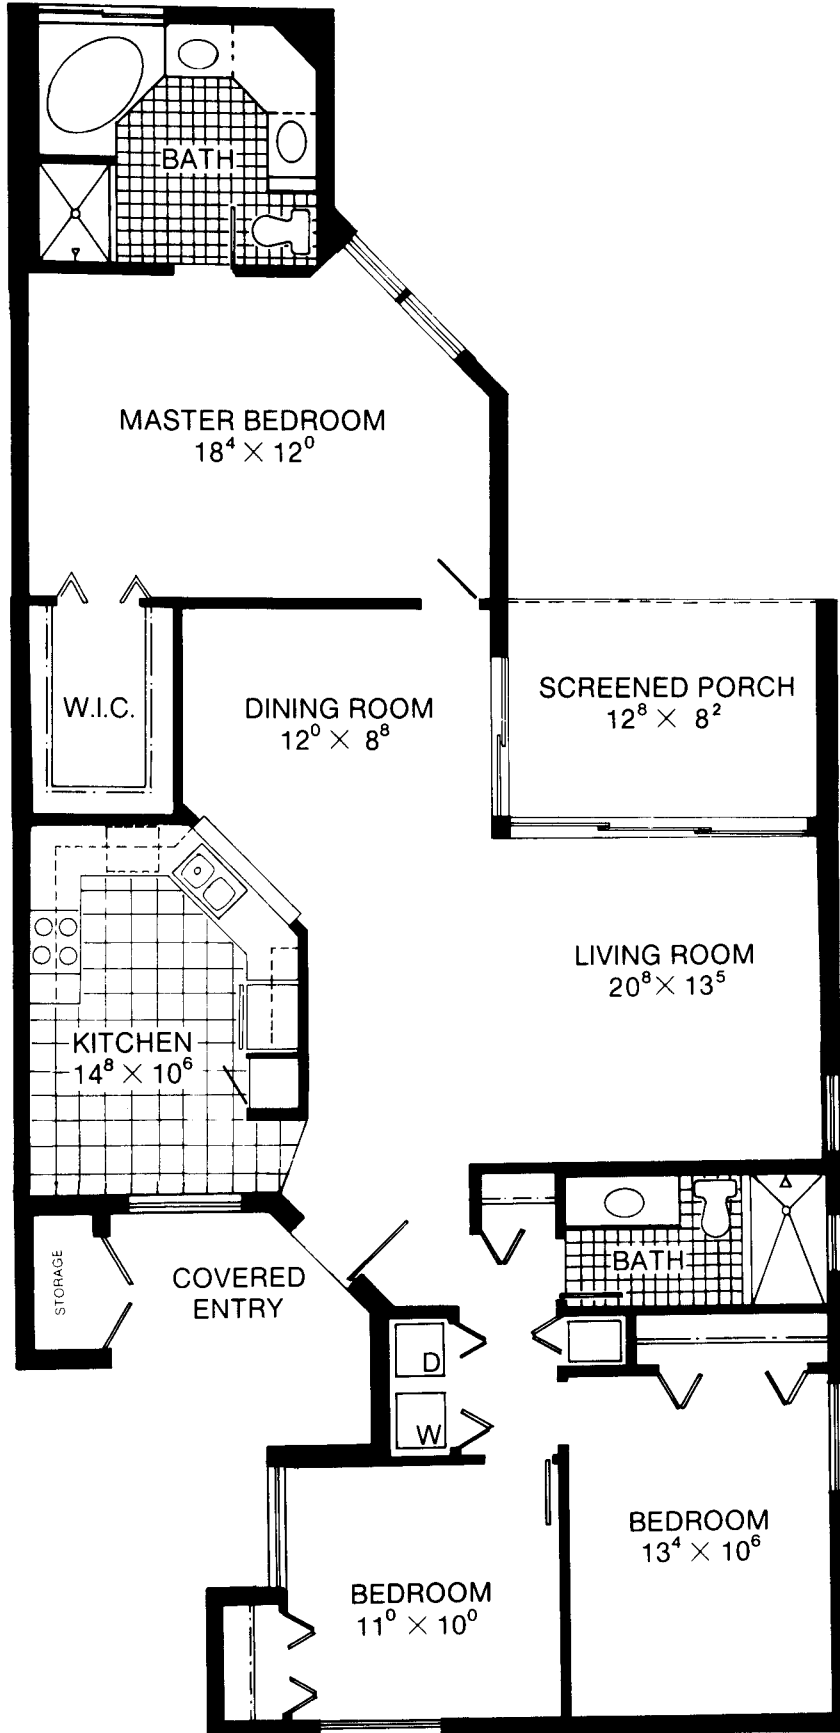

# GARDEN RESIDENCE BUILDING D·E·F·G·H

3 Bedroom 2 Bath

Living Area	1,450 sq. ft.
Screened Porch & Entry	207 sq. ft.
Covered Parking	200 sq. ft.
<b>Total Area</b>	<b>1,857 sq. ft.</b>