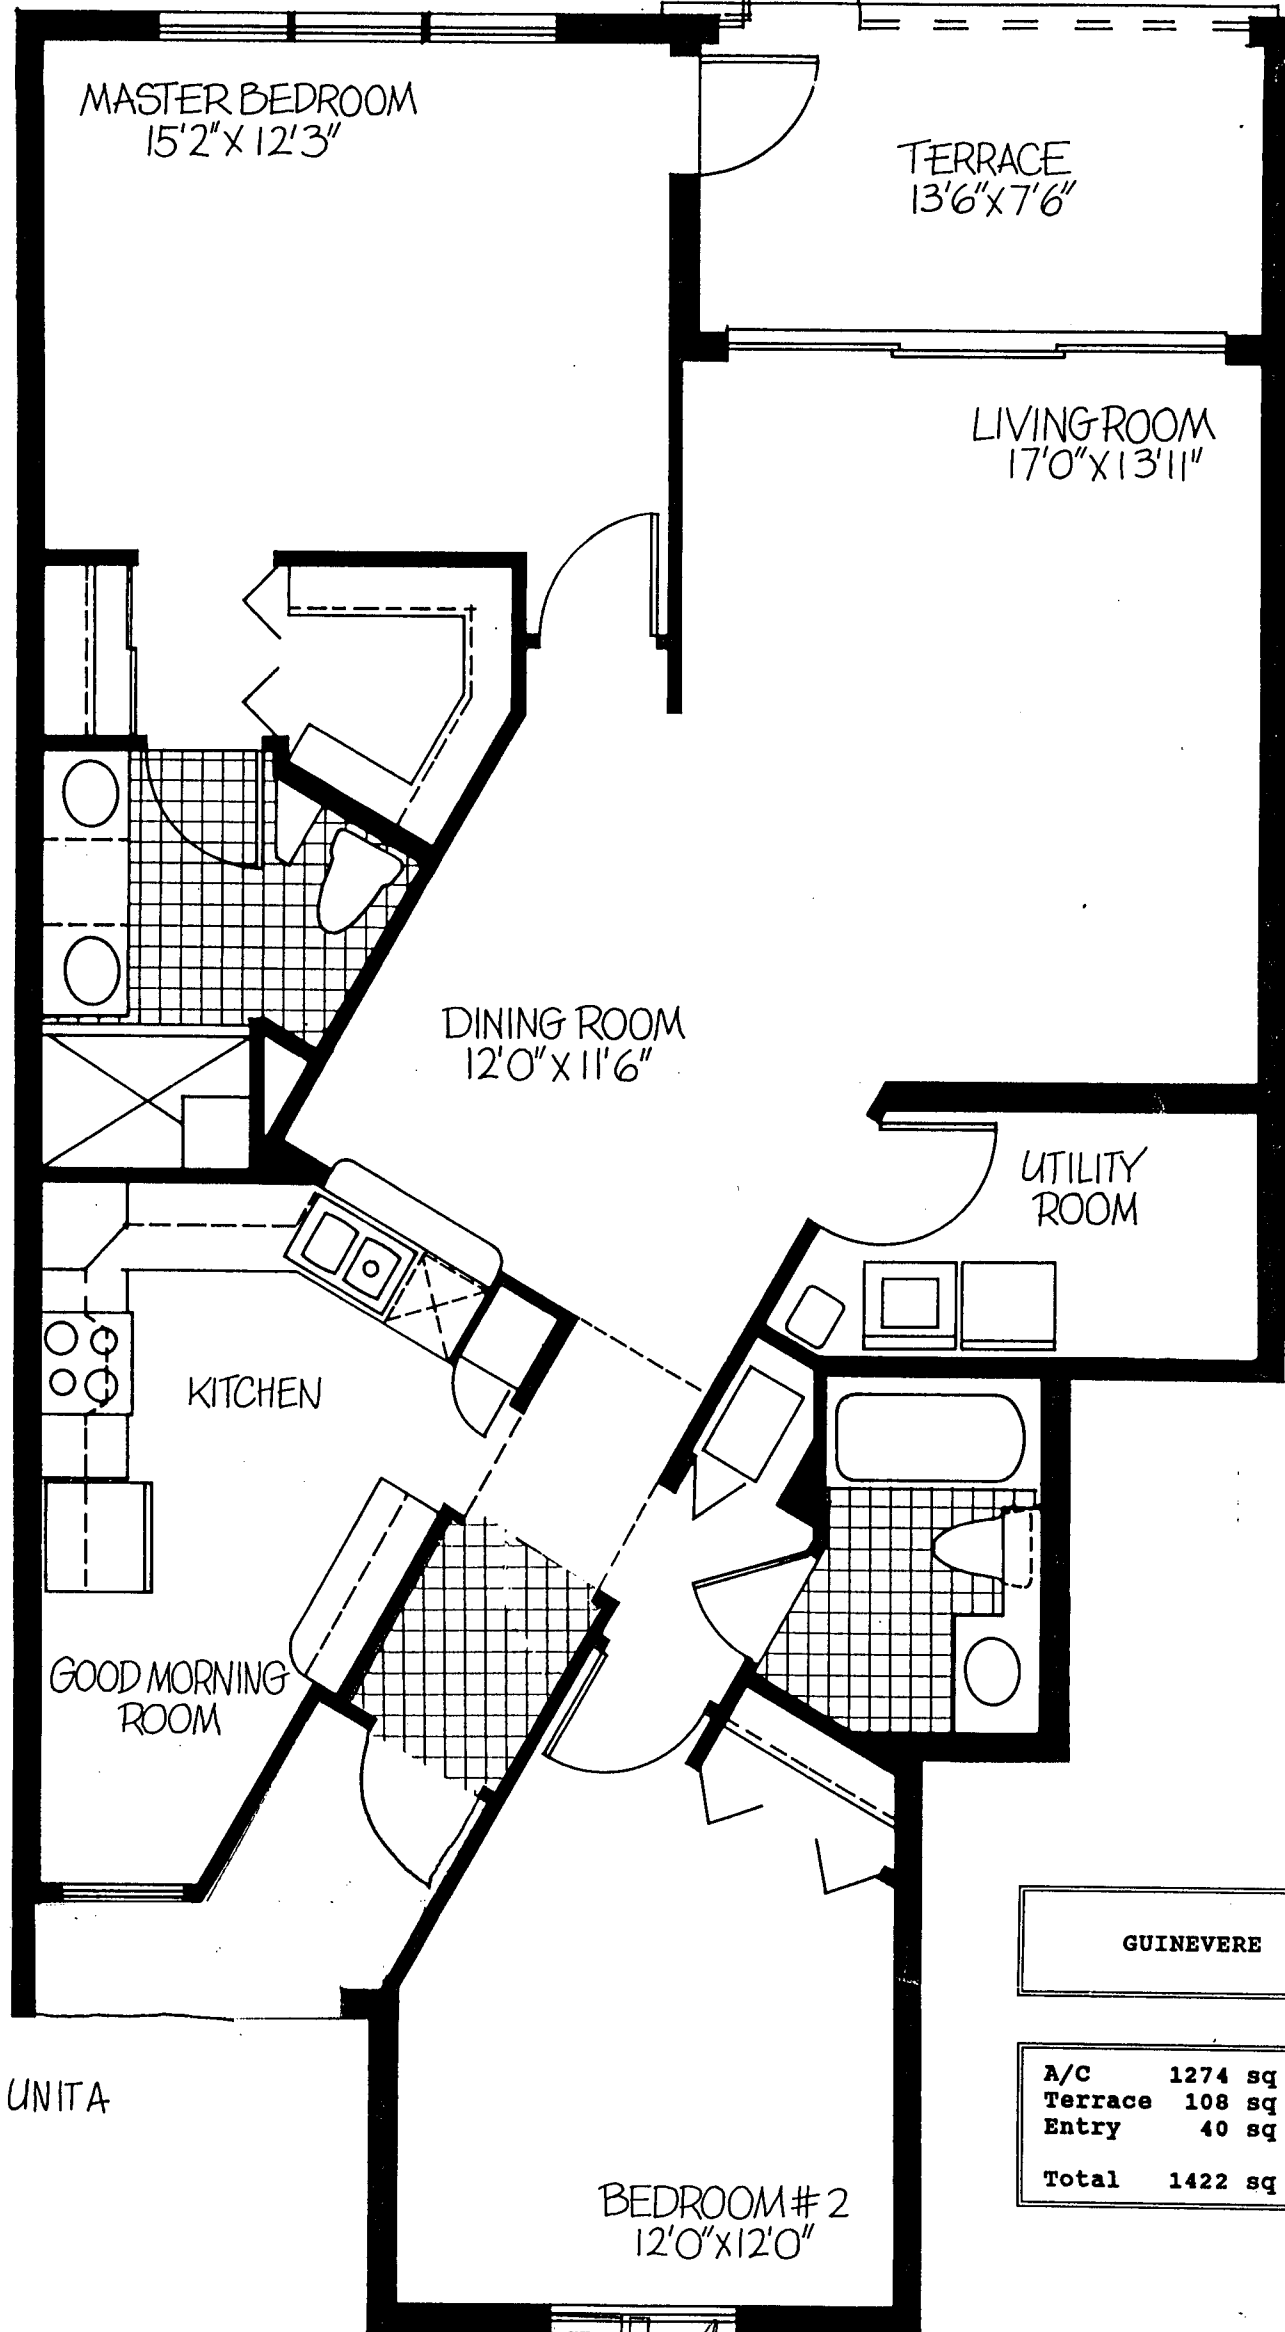

DRAFT

 Art Webb
Professional Realty Consultants Inc.

4099 Tamiami Trail N, Naples, Florida 33940
(813) 262-1010