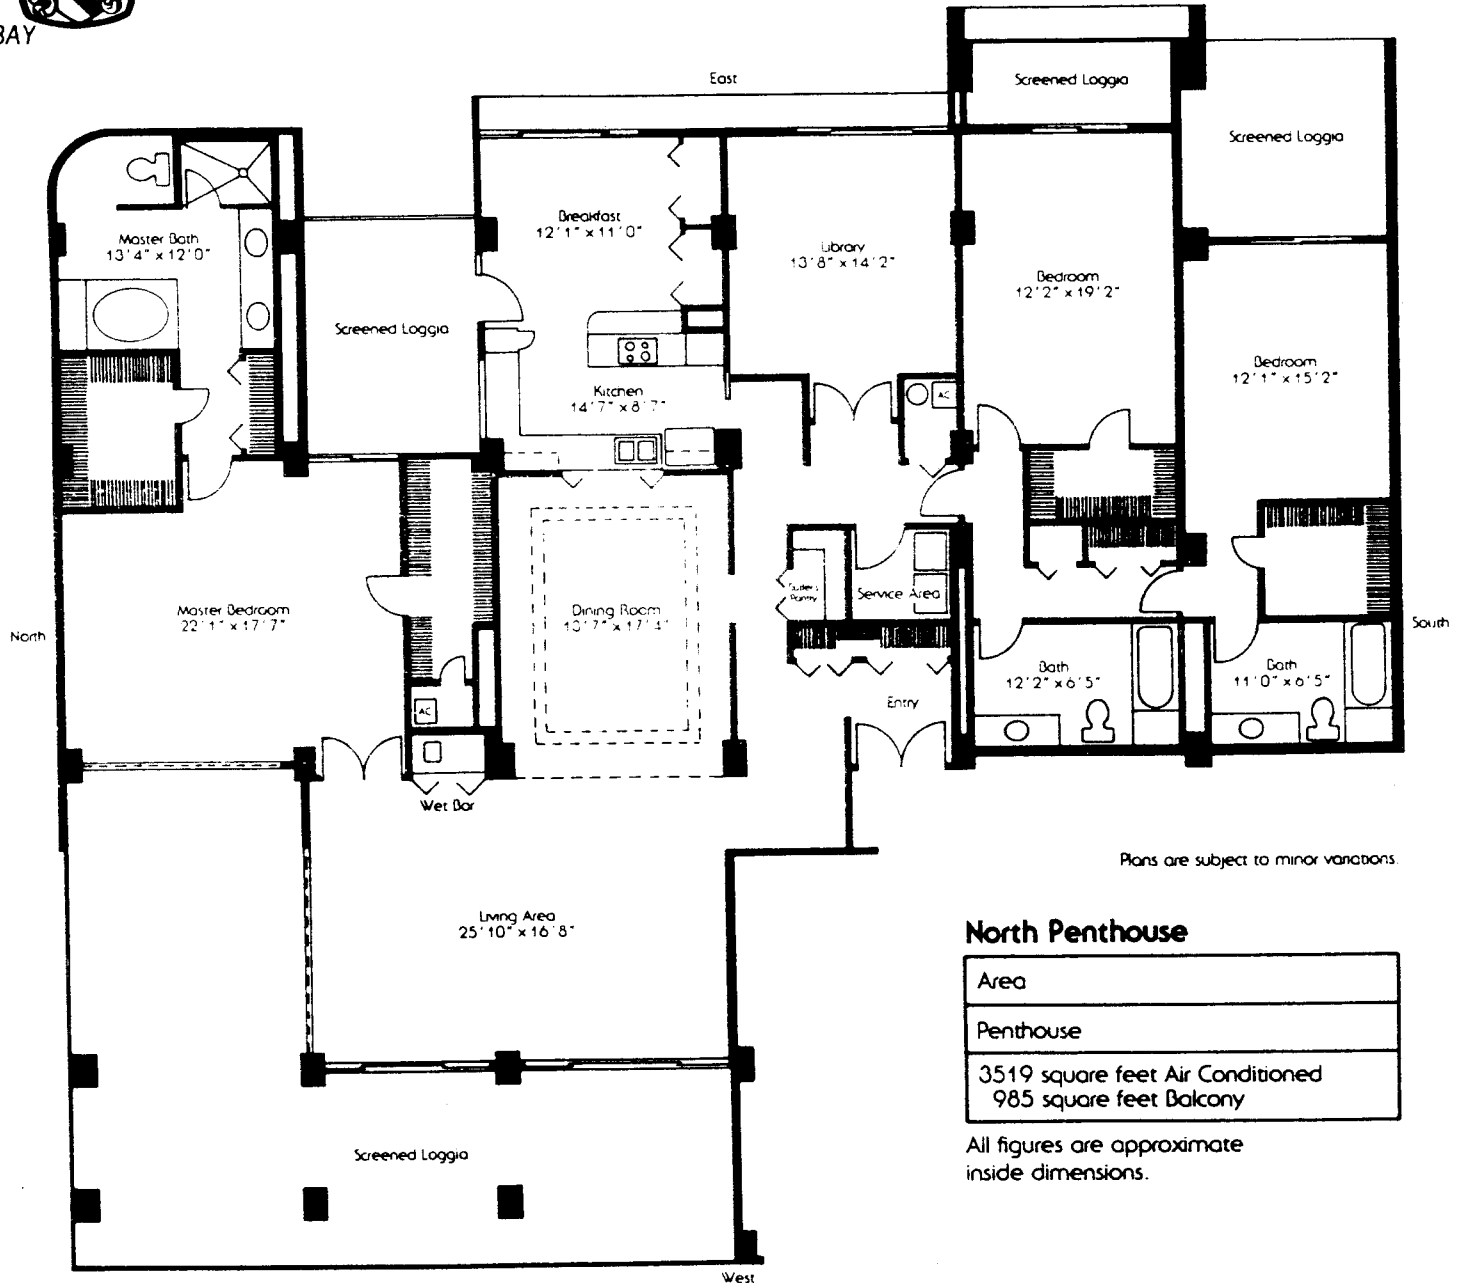

The Stratford

AT PELICAN BAY

Plans are subject to minor variations.

North Penthouse

Area
Penthouse
3519 square feet Air Conditioned 985 square feet Balcony

All figures are approximate inside dimensions.