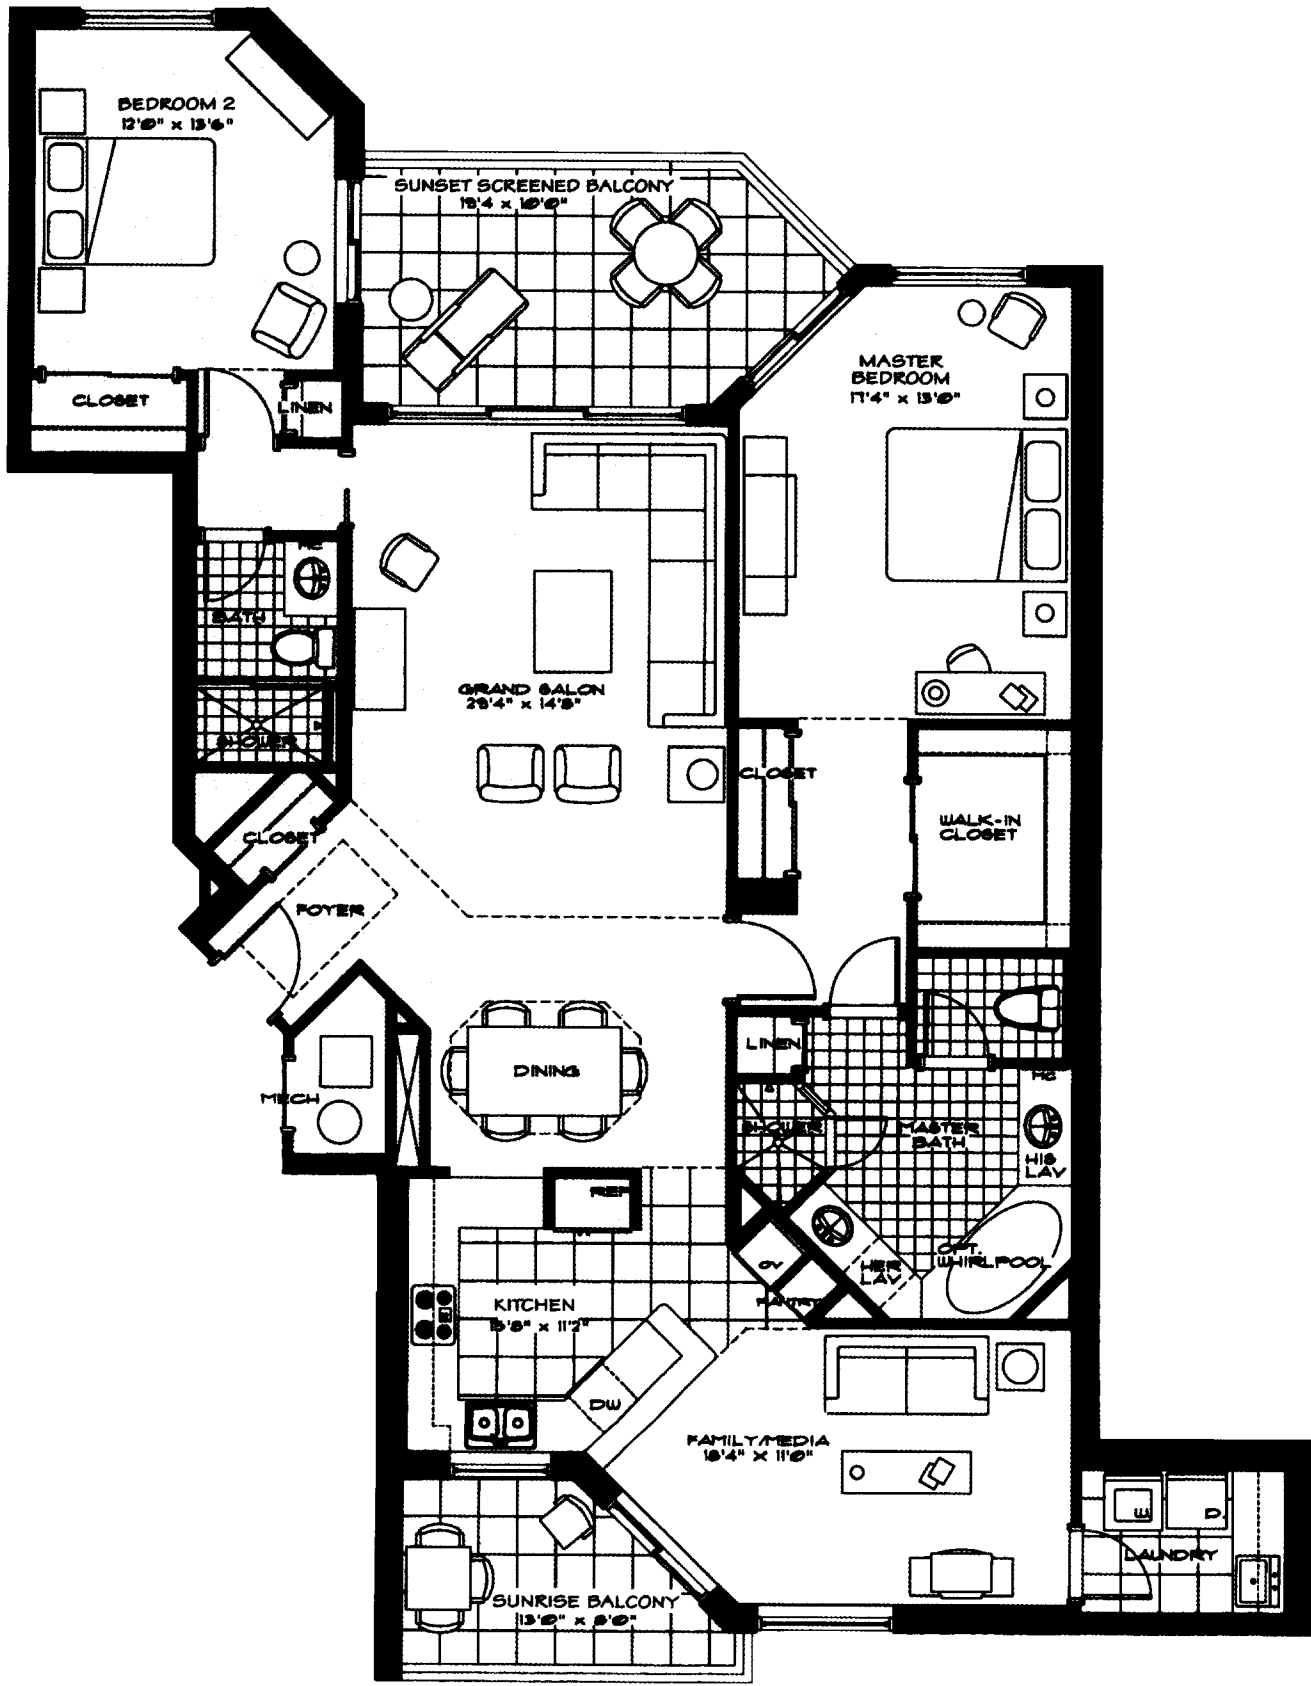

# 02 Residence

2 Bedrooms, 2 Baths, and Family/Media  
(Option: Bedroom 3 with Bath)

Enclosed Area	1,818 Square Feet
Terrace Area	167 Square Feet
Open Terrace Area	81 Square Feet
<b>Total Residence</b>	<b>2,066 Square Feet</b>

## 3 Bedroom, 3 Bath Option