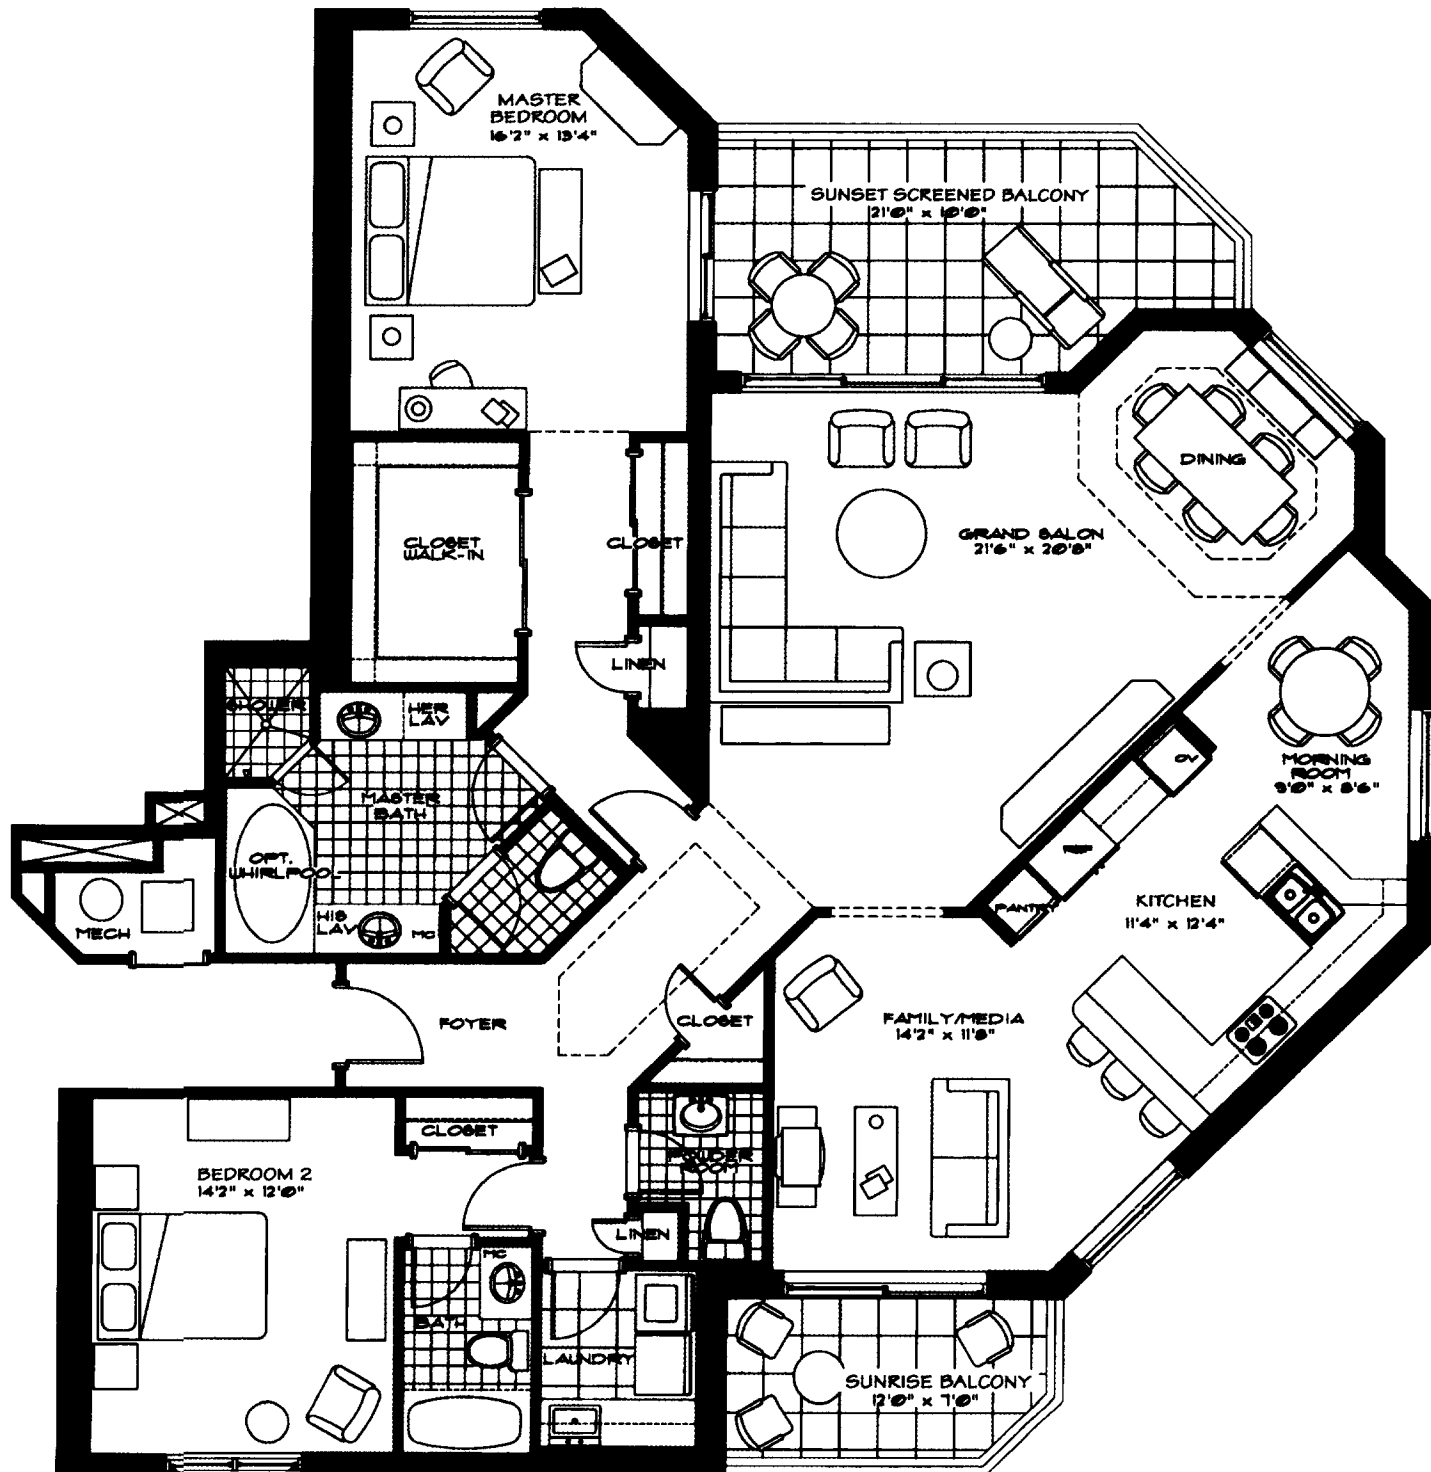

05 Residence

2 Bedrooms, 2 1/2 Baths, and Family/Media Room
(Option: Bedroom 3 with Bath)

Enclosed Area	2,041 Square Feet
Terrace Area	185 Square Feet
Open Terrace Area	88 Square Feet
Total Residence	2,314 Square Feet

3 Bedroom, 3 Bath Option