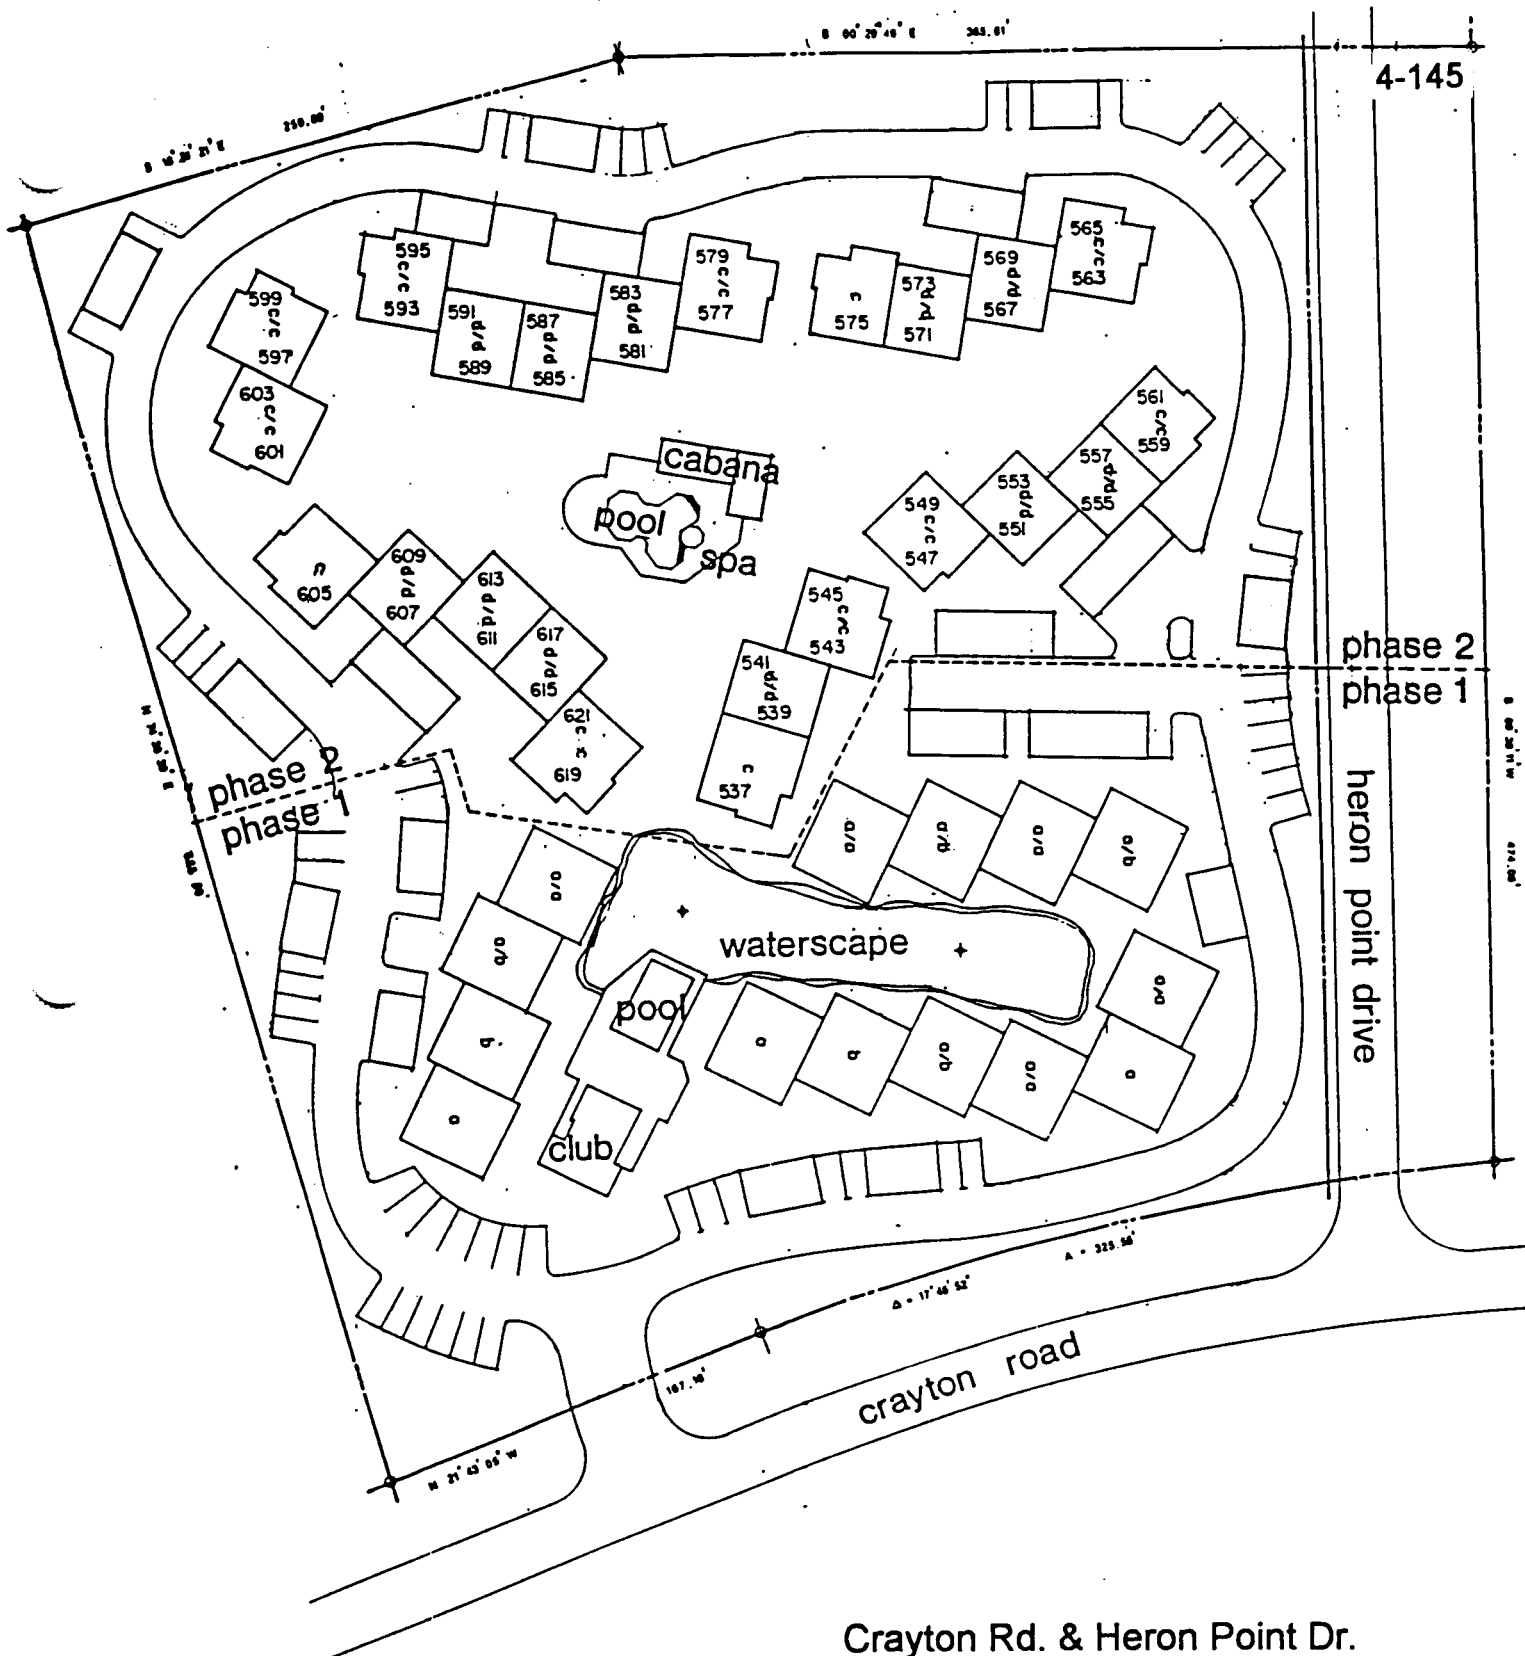

Crayton Rd. & Heron Point Dr.

serendipity

at pelican bay