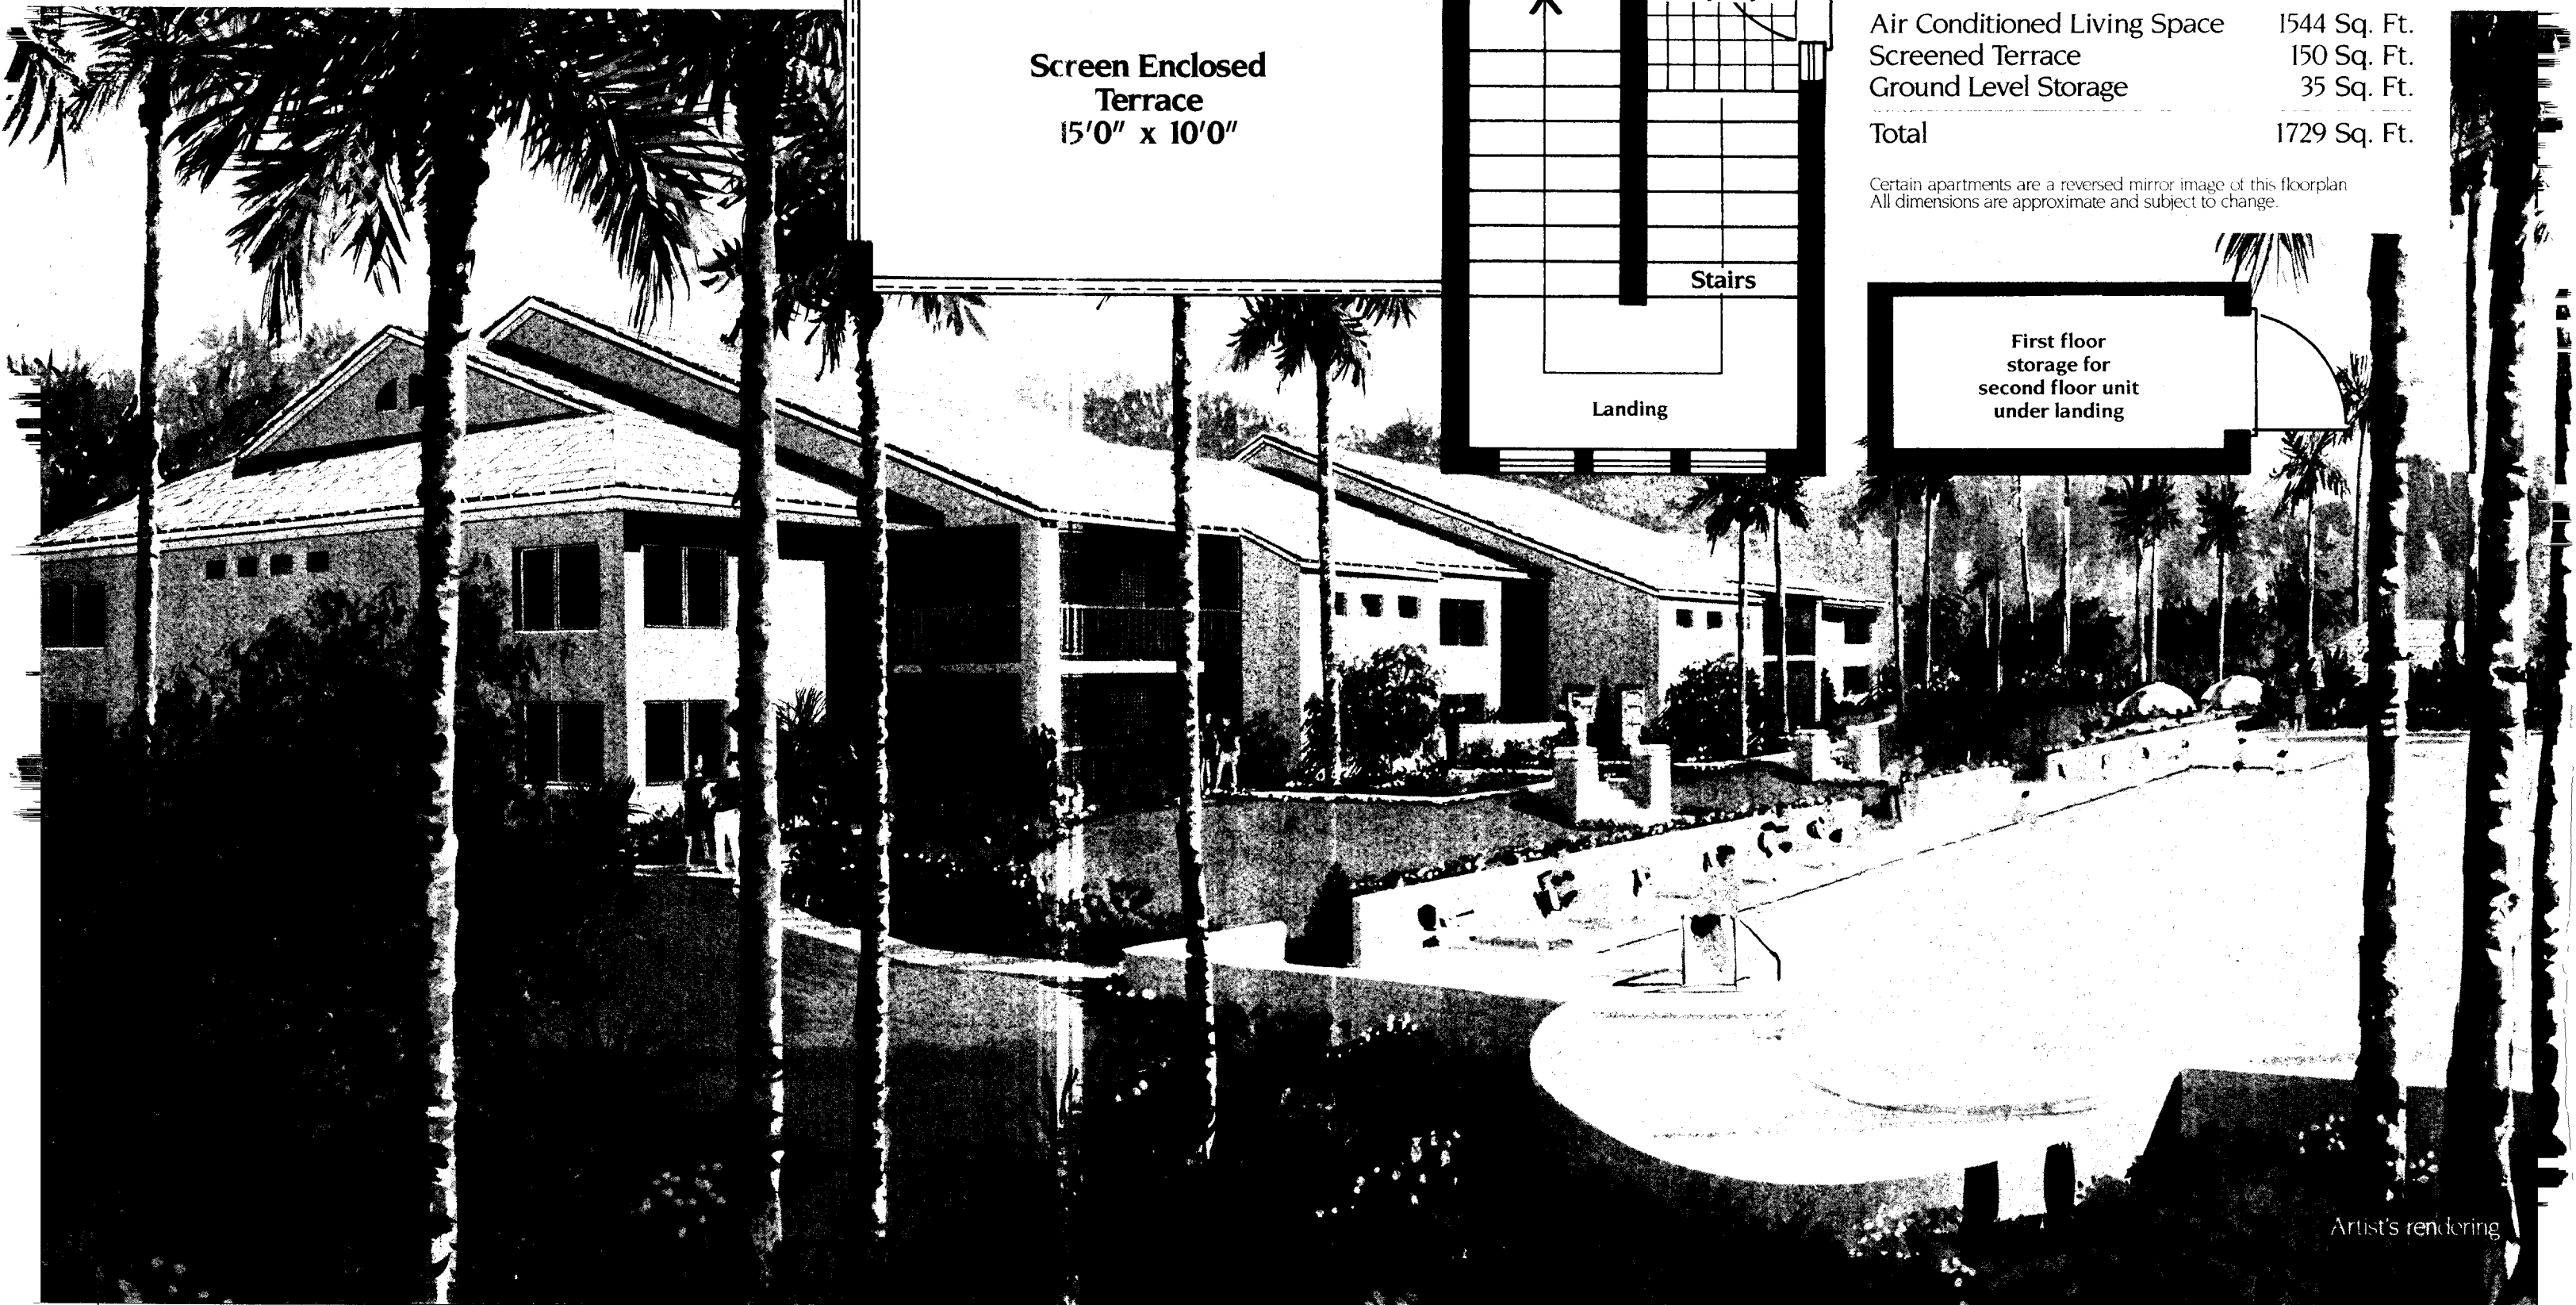

**The Cambridge II - Second Floor Split Bedrooms**

Air Conditioned Living Space	1544 Sq. Ft.
Screened Terrace	150 Sq. Ft.
Ground Level Storage	35 Sq. Ft.
<b>Total</b>	<b>1729 Sq. Ft.</b>

Certain apartments are a reversed mirror image of this floorplan. All dimensions are approximate and subject to change.

Artist's rendering