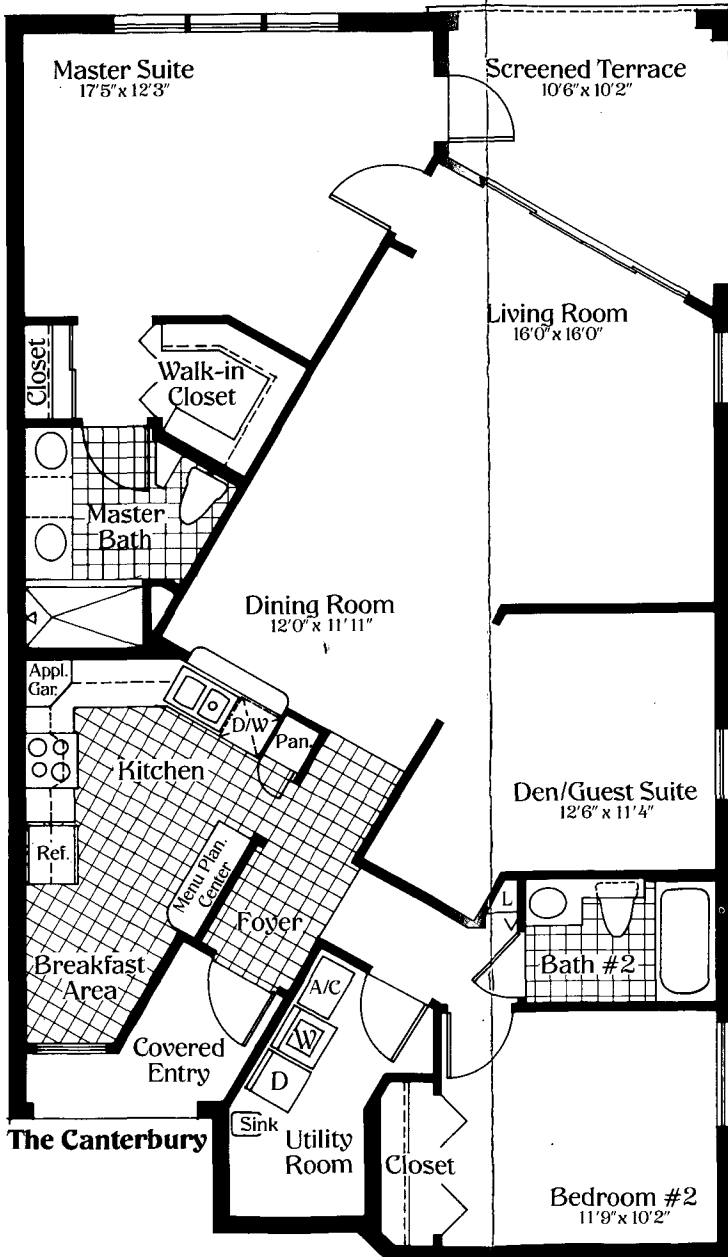

# The Canterbury

3 Bedroom/Den, 2 Bath Carriage Home

Air-Conditioned Living Area	1,410 Sq. Ft.
Terrace	116 Sq. Ft.
Entry	43 Sq. Ft.
<hr/>	
Total Area	1,569 Sq. Ft.

The Canterbury