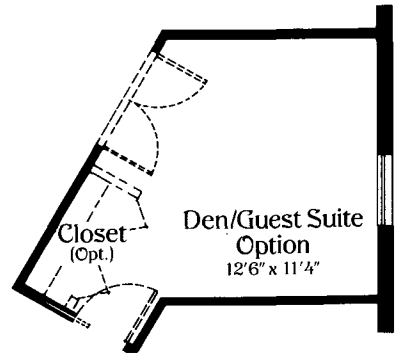

# The Canterbury

3 Bedroom/Den, 2 Bath Carriage Home

Air-Conditioned Living Area	1,410 Sq. Ft.
Terrace	116 Sq. Ft.
Entry	43 Sq. Ft.
<hr/>	
Total Area	1,569 Sq. Ft.

The Canterbury