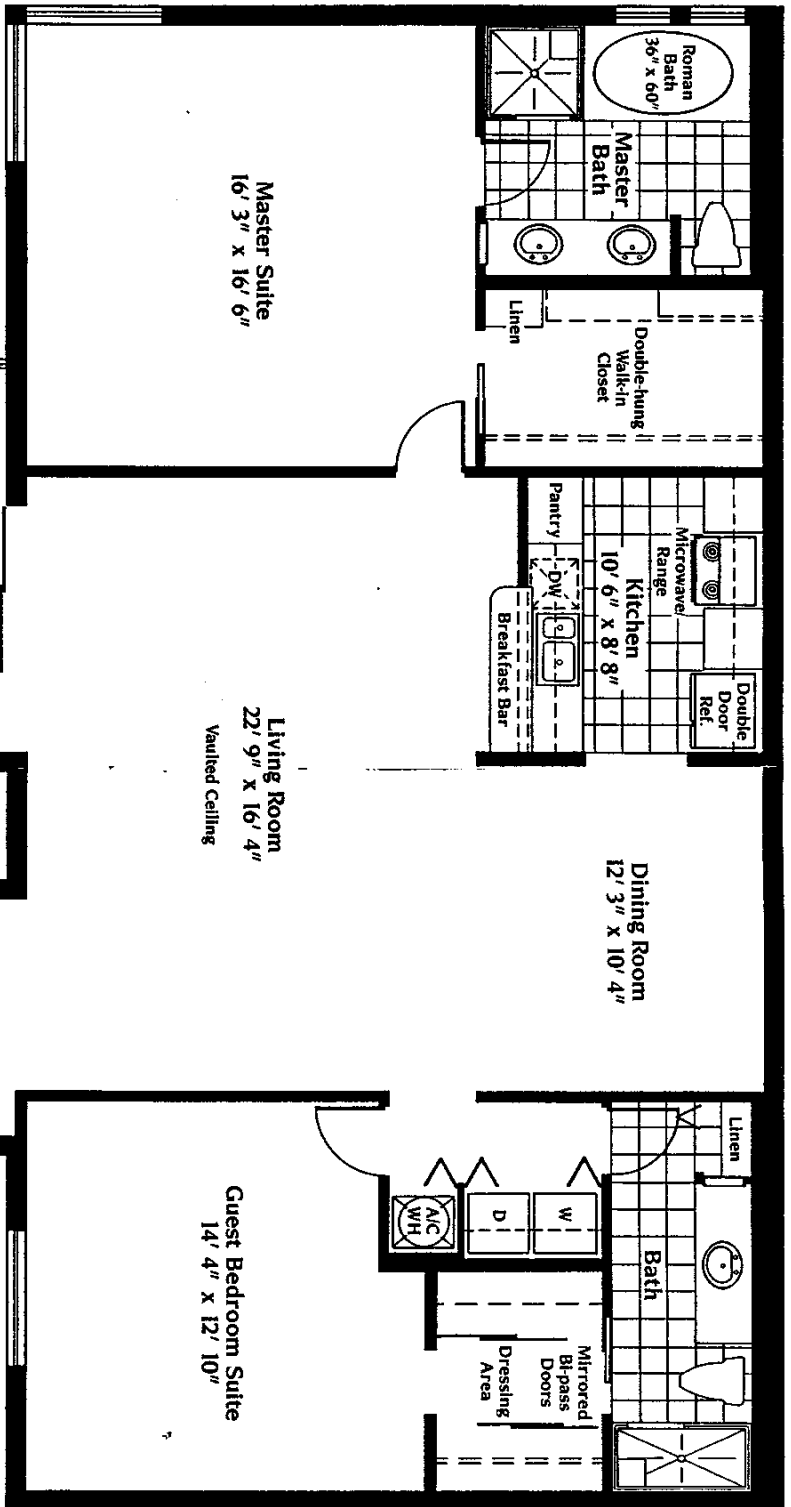

Willowbrook

The Devon II
Second Floor, Two Bedroom
Air Conditioned Living Space 1582 sq. ft.
Screened Terrace 150 sq. ft.
Total 1732 sq. ft.