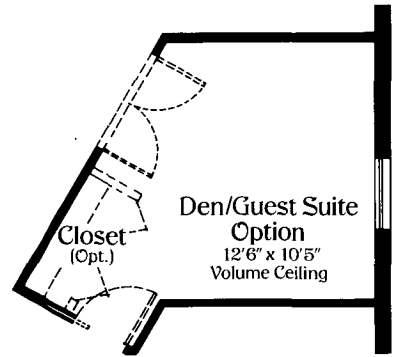

The Saxony

3 Bedroom/Den, 2 Bath Carriage Home

Air-Conditioned Living Area	1,450 Sq. Ft.
Terrace	118 Sq. Ft.
Entry	35 Sq. Ft.
Total Area	1,603 Sq. Ft.

The Saxony