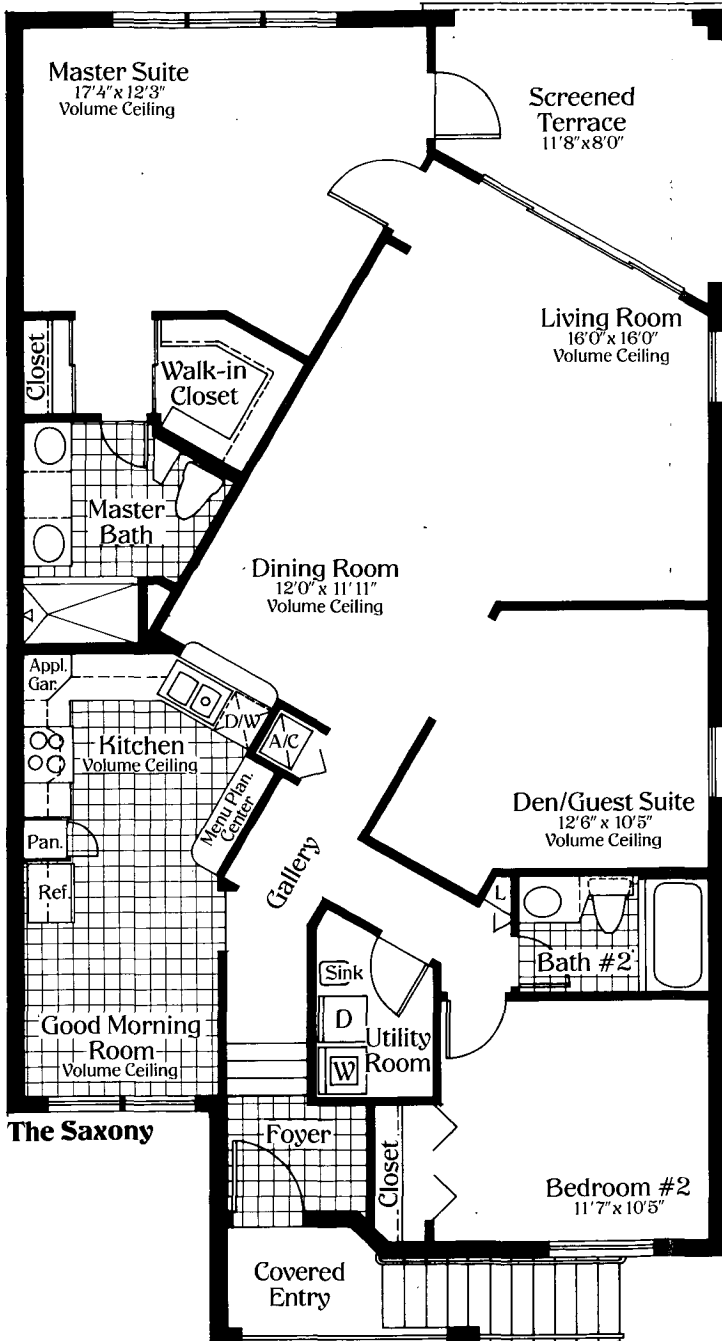

The Saxony

3 Bedroom/Den, 2 Bath Carriage Home

Air-Conditioned Living Area	1,450 Sq. Ft.
Terrace	118 Sq. Ft.
Entry	35 Sq. Ft.
Total Area	1,603 Sq. Ft.

The Saxony