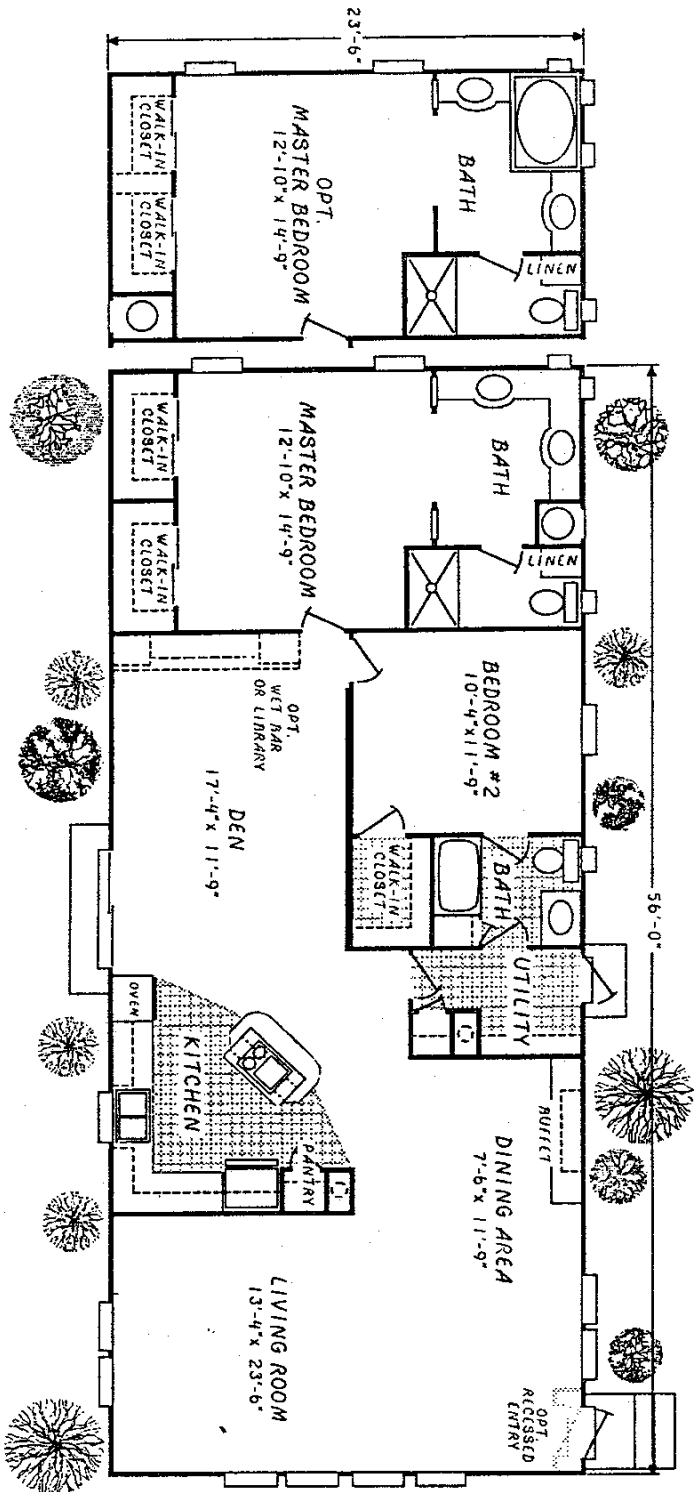

B U I L D I N G The American Dream

MODEL 3562P
 2 BEDROOMS, 2 BATHS
 23'6" x 56'0" = 1,316 SQ. FT
 (OPT. 25'5" x 56'0" = 1,424 SQ. FT.)

BARINGTON
 BY FLEETWOOD

FLEETWOOD