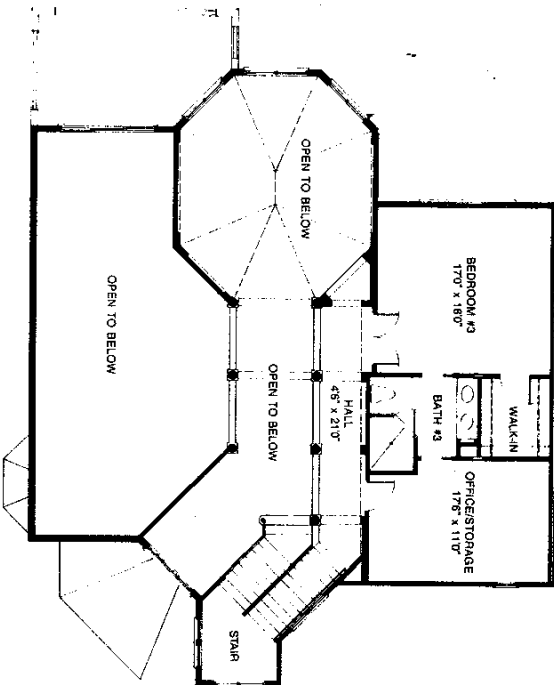

ISLE VERDE
AT PELICAN BAY

"The Grande"

4,000 ± A/C
4,600 ± Total

First Floor Plan

Second Floor Plan