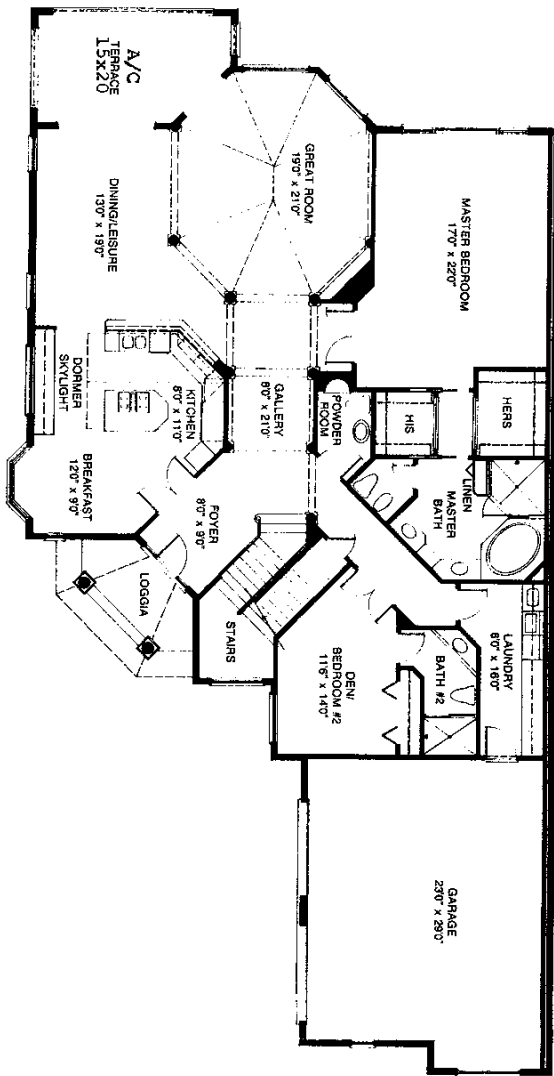

ISLE VERDE
AT PELICAN BAY

"The Grande"

4,000 ± A/C
4,600 ± Total

First Floor Plan

Second Floor Plan