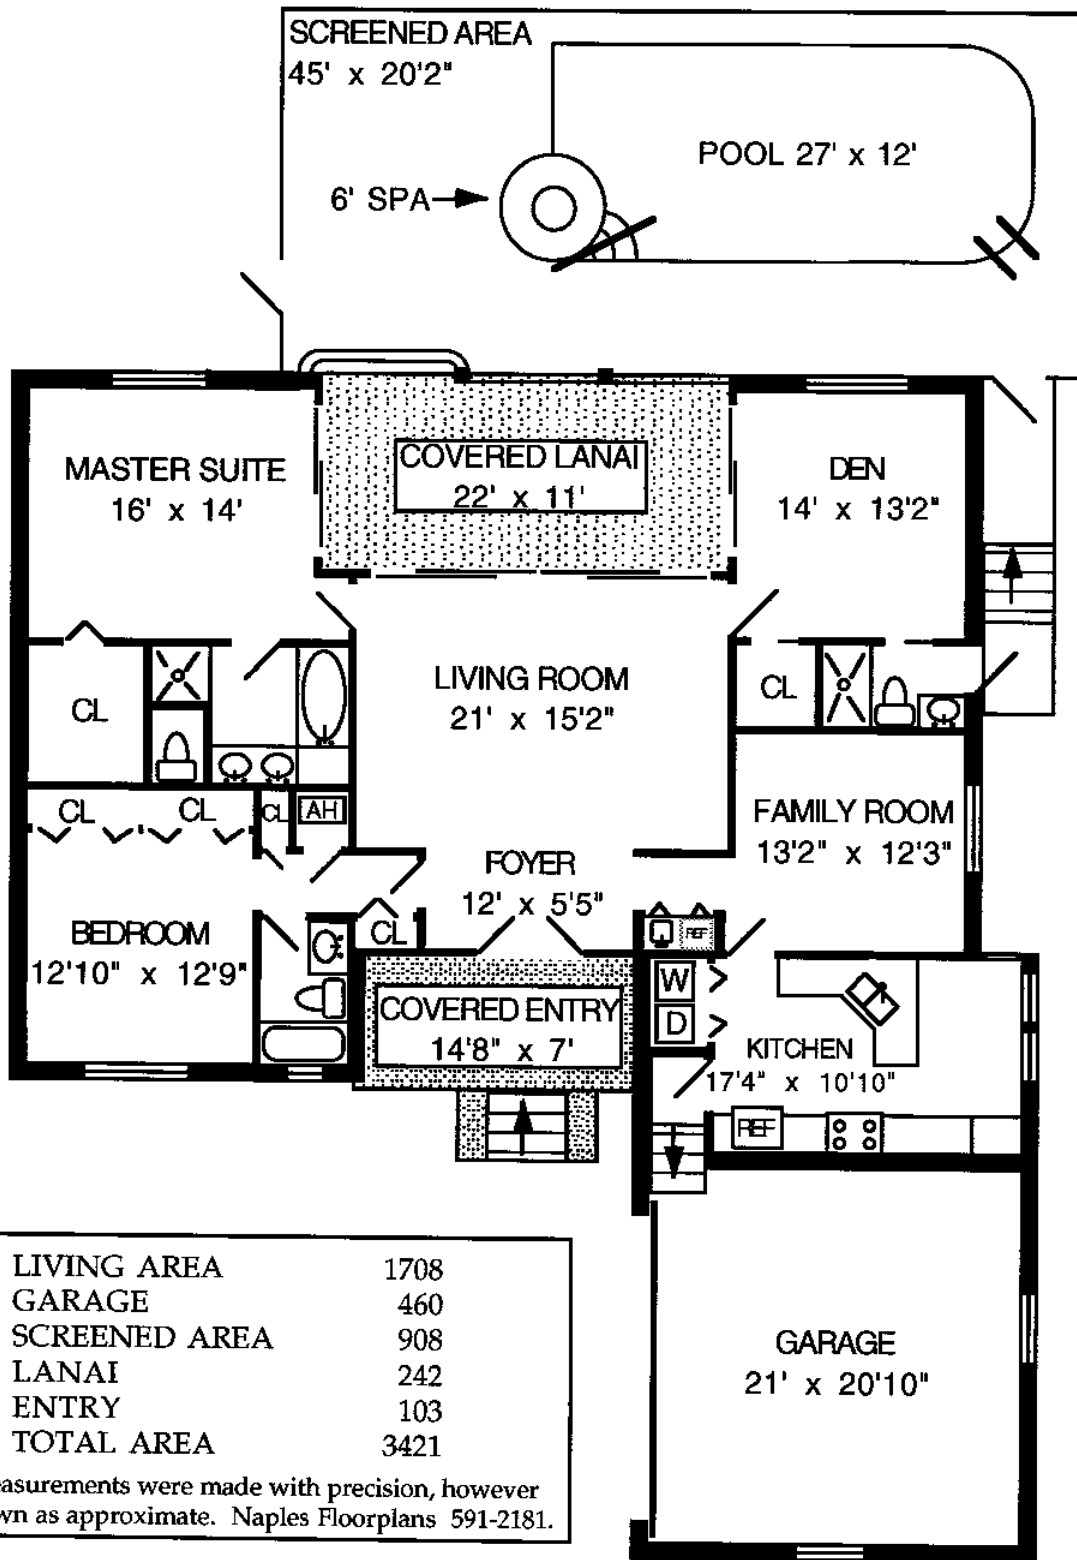

5929 CHANTECLAIR PELICAN BAY, NAPLES

LIVING AREA	1708
GARAGE	460
SCREENED AREA	908
LANAI	242
ENTRY	103
TOTAL AREA	3421

All measurements were made with precision, however are shown as approximate. Naples Floorplans 591-2181.