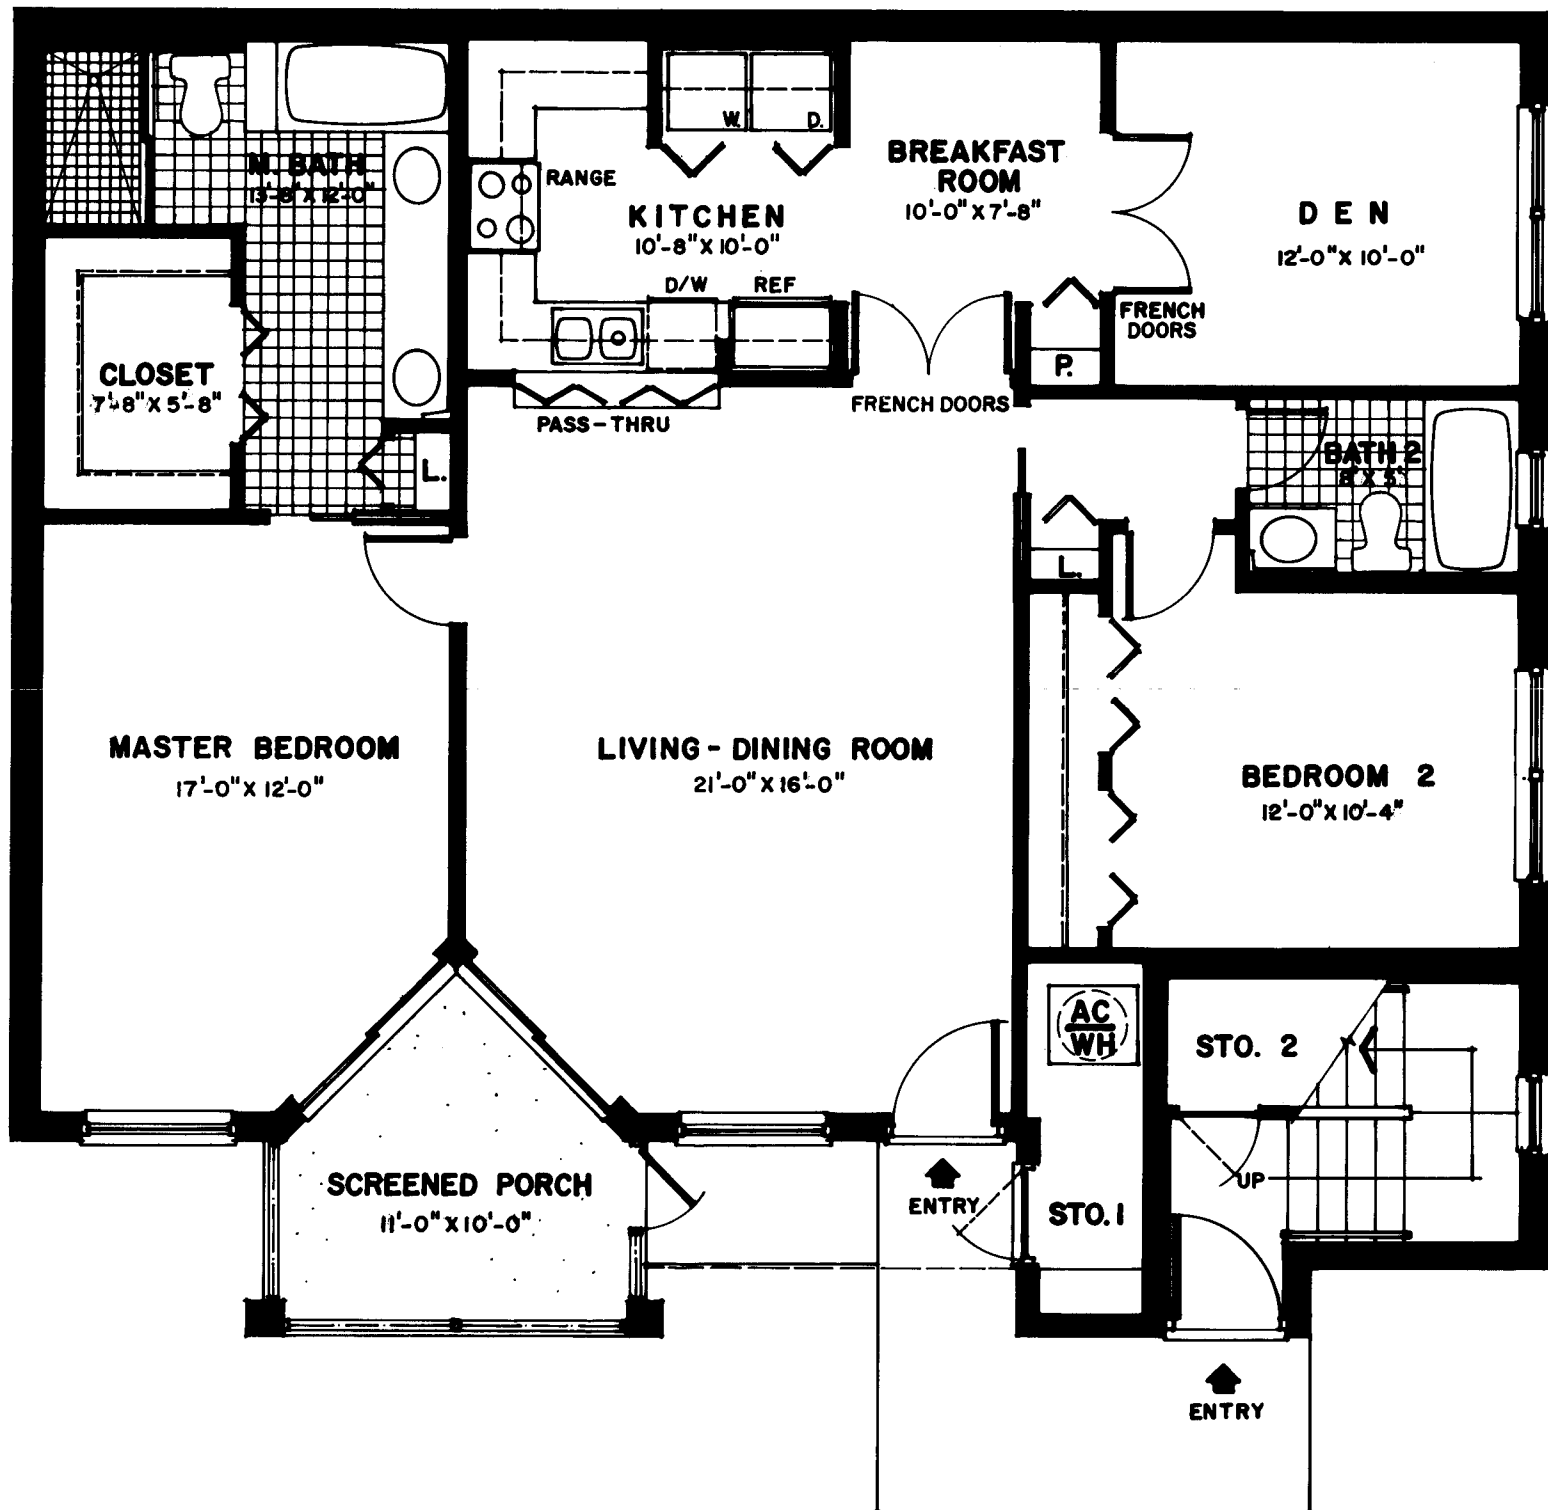

Unit A1-Lower Level

Living Area	1306 Sq. Ft.
Screened Porch	85 Sq. Ft.
Storage and AC Room	41 Sq. Ft.
Total	1432 Sq. Ft.