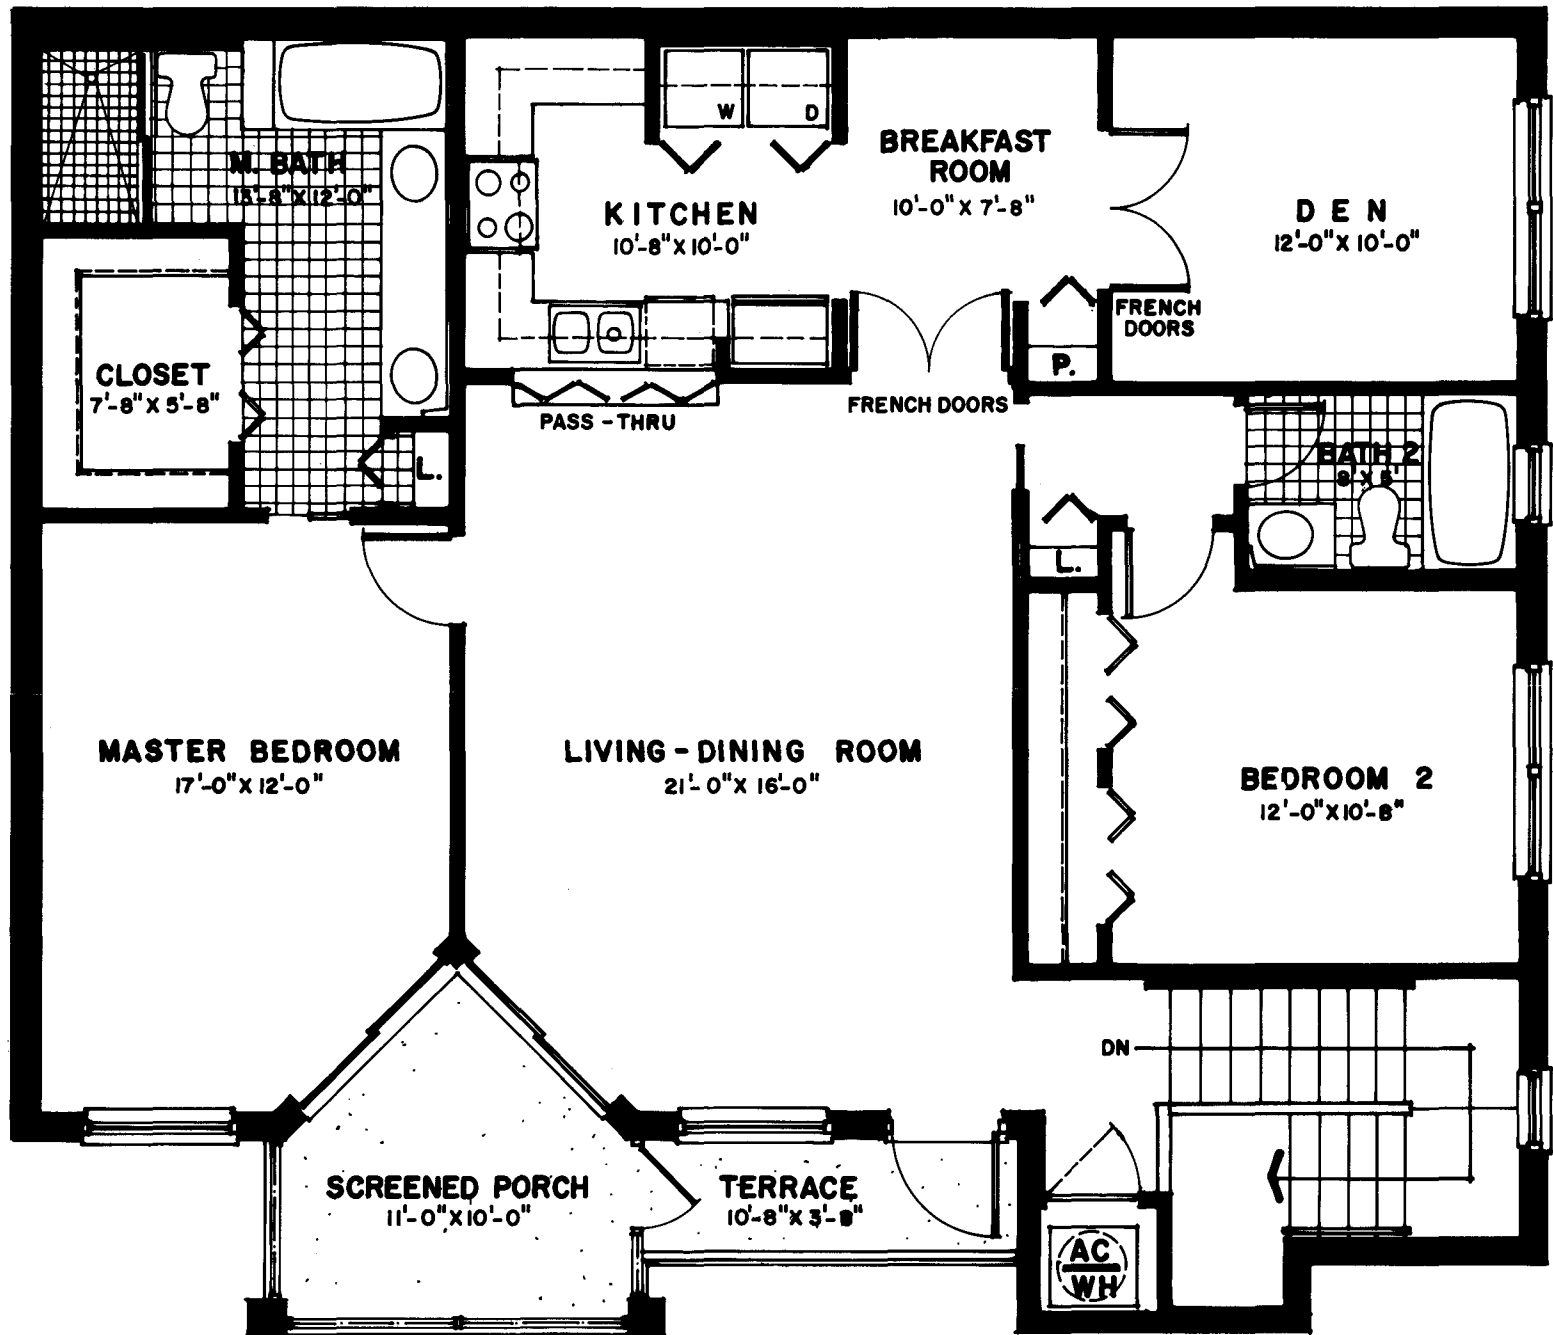

Unit A2-Upper Level

Living Area	1423 Sq. Ft.
Porch & Terrace	122 Sq. Ft.
AC Room	18 Sq. Ft.
Total	1563 Sq. Ft.