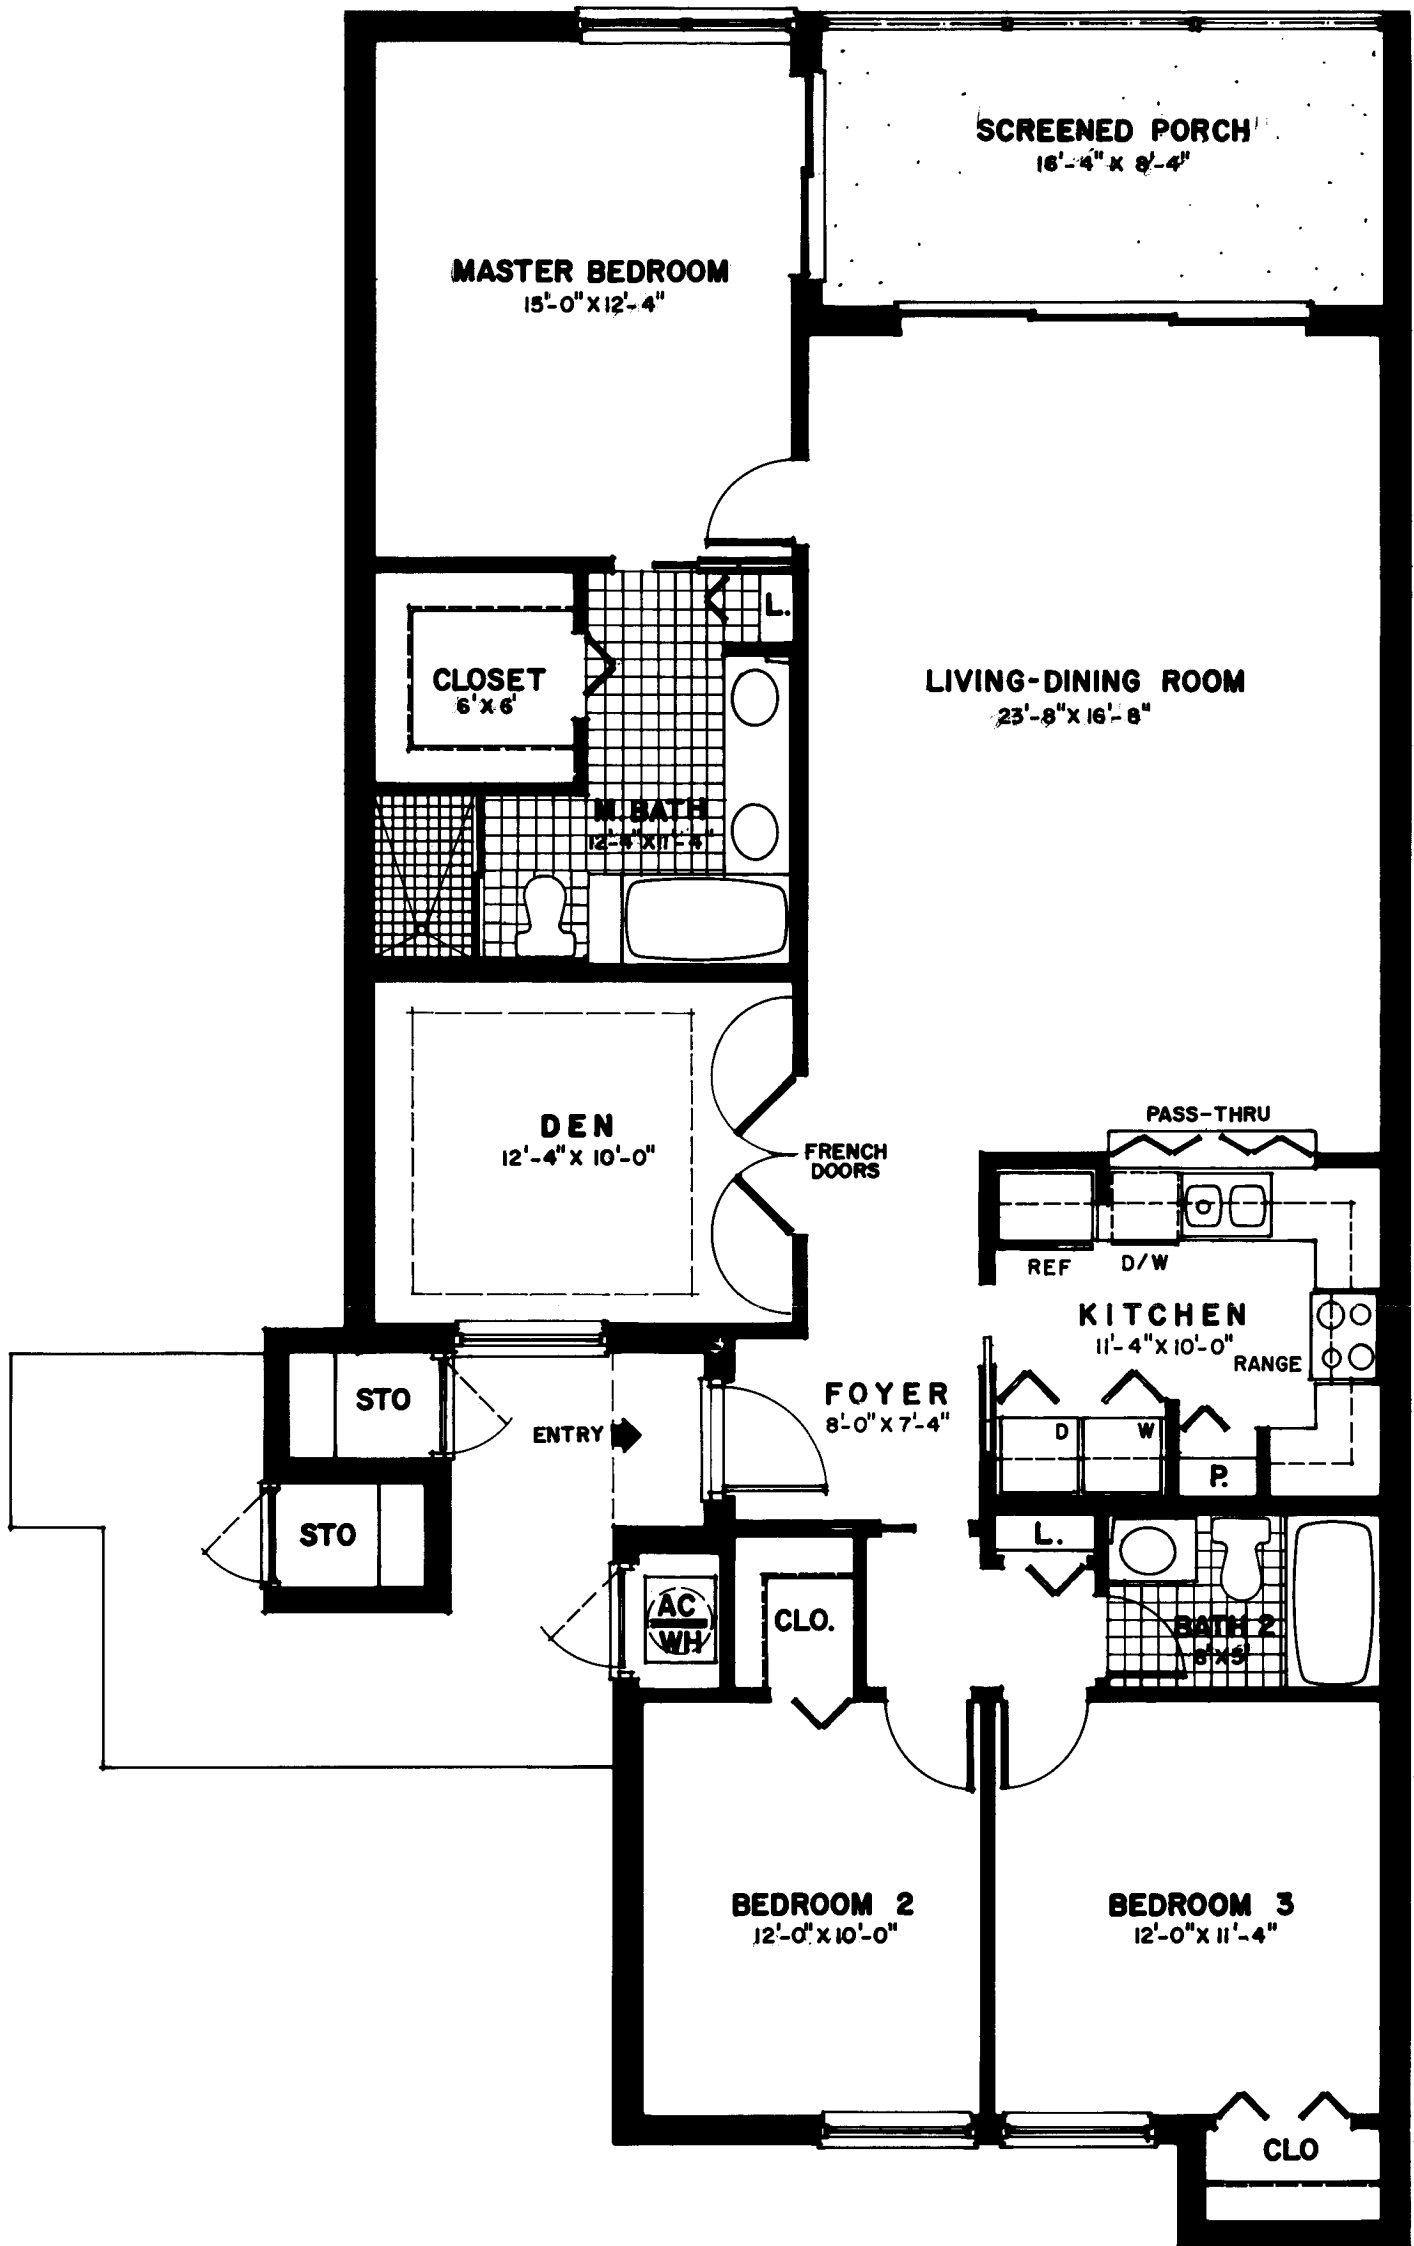

Unit B-Lower Level

Living Area	1506 Sq. Ft.
Porch	133 Sq. Ft.
Storage and AC Room	36 Sq. Ft.
Total	1675 Sq. Ft.